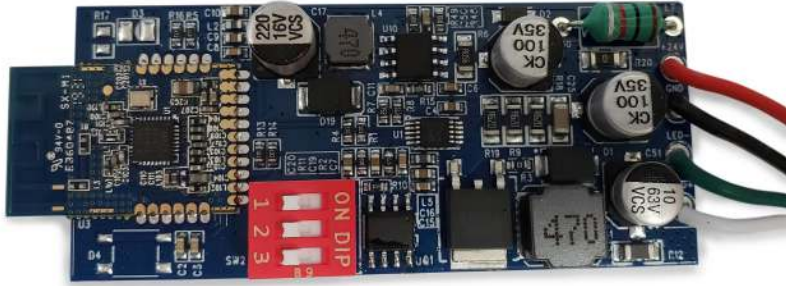

Project name

Type

QTY

Intelligent adjustable LED Driver

LUWA is the first intelligent constant current source of its kind working with the Zigbee 3.0 technology, which is compatible with Philips Hue, Google Home, Amazon Alexa and Logitech Harmony to only name the most popular in the industry. Our latest technology, once integrated into your fixtures, allows you to control them individually or in groups, at your convenience. Our LUWA is also offered in its very own compact box if you prefer.

DIMENSIONS

I-Box

DC Connector length: 97.86mm
3.853in

LUWA Circuit Board

Cables

24VDC In

Positive: Red
Negative: Black

CC Out

Positive: Green
Negative: White

Project name

Type

QTY

COMPATIBILITY

Non-Dimming
24VDC Drivers

LW-ZG9001-K5-DIM

WARRANTY