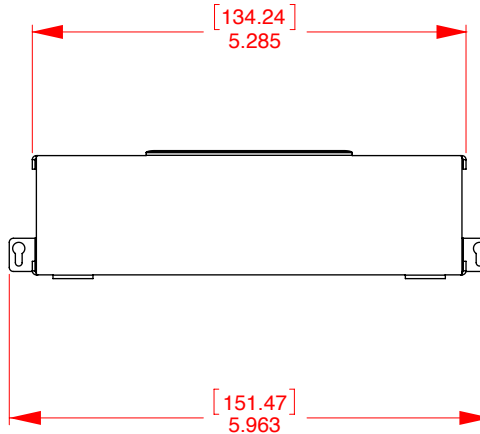

DIMENSIONS

I-Box

DC Connector length: 97.86mm
3.853in

LUWA Circuit Board

Cables

24VDC In

Positive: Red
Negative: Black

CC Out