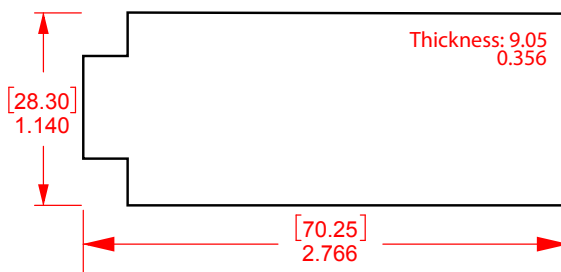

DIMENSIONS

I-Box

DC Connector length: 97.86mm
3.853in

LUWA Circuit Board

Cables

24VDC In

Positive: Red
Negative: Black

CC Out