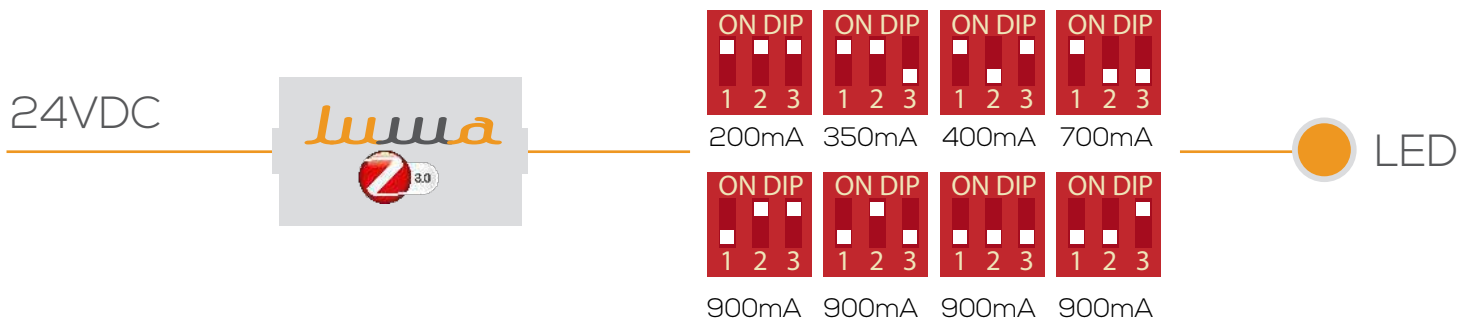

Project name

Type

QTY