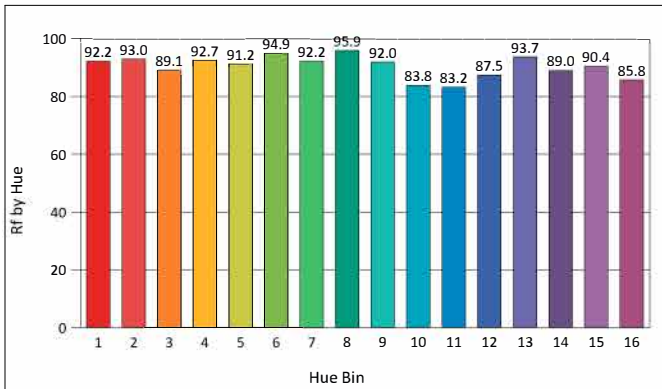

## Chroma Parameters

Chro.Coor.:x=0.4340 y=0.4002 u=0.2503 v=0.3463 duv=-0.0011  
 CCT: 3018K Dominant Wave.:583.2nm Purity:50.4% Centre Wave:606.3nm  
 Flux RGB Ratio:R=23.3%,G=74.8%,B=1.9% Peak Wave:637.7nm Half Width:175.9nm

## Photo Parameters

Flux:297.84lm Effi.:81.6lm/W Radiant:1032.7mW Iv:0.0mcd  
 Efficiency:0.12 Effi Level:A+ (EU 874-2012)

## Instrument state

Instrument:Hopoo HP8000 Integral Time: 519.133ms VPeak: 13273  
 VDark: 1198 Scan Range: 380-780nm Product ID: 201901623

Rf: 90.4      CCT(K): 3018      u': 0.2503  
 Rg: 100.3      LER: 273.7      Duv: -0.0011      v': 0.3463

Hue Bin	Graphic Shifts (%)		
	Rf	Chroma	Hue
1	92.2	-3.2%	0.0%
2	93.0	-2.6%	2.0%
3	89.1	-0.8%	4.7%
4	92.7	-0.7%	2.8%
5	91.2	-1.5%	2.4%
6	94.9	2.3%	-0.4%
7	92.2	-2.0%	-1.0%
8	95.9	-1.8%	-1.0%
9	92.0	-2.6%	4.0%
10	83.8	-1.9%	8.3%
11	83.2	1.9%	11.2%
12	87.5	5.2%	4.4%
13	93.7	3.4%	-1.4%
14	89.0	6.1%	-5.1%
15	90.4	0.8%	-4.7%
16	85.8	0.9%	-10.3%