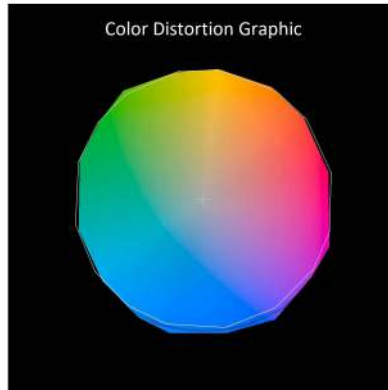

IES TM-30-2015 Test Report

Product Mark

Product Type : CV-24V-10W-CCT-280, 500mm-30K   Manufacturer : Lumen Warm Inc.
Temperature : 20'C   Humidity : 22%
Operator : NDR   Test Date : 2020-03-18 11:15:59
Remark: 0.5 m long sample. Warmest config (black-Yellow cables)

Rf: 90.4   CCT(K): 3018   u': 0.2503
Rg: 100.3   LER: 273.7   Duv: -0.0011   v': 0.3463

Hue Bin	Graphic Shifts (%)		
	Rf	Chroma	Hue
1	92.2	-3.2%	0.0%
2	93.0	-2.6%	2.0%
3	89.1	-0.8%	4.7%
4	92.7	-0.7%	2.8%
5	91.2	-1.5%	2.4%
6	94.9	2.3%	-0.4%
7	92.2	-2.0%	-1.0%
8	95.9	-1.8%	-1.0%
9	92.0	-2.6%	4.0%
10	83.8	-1.9%	8.3%
11	83.2	1.9%	11.2%
12	87.5	5.2%	4.4%
13	93.7	3.4%	-1.4%
14	89.0	6.1%	-5.1%
15	90.4	0.8%	-4.7%
16	85.8	0.9%	-10.3%