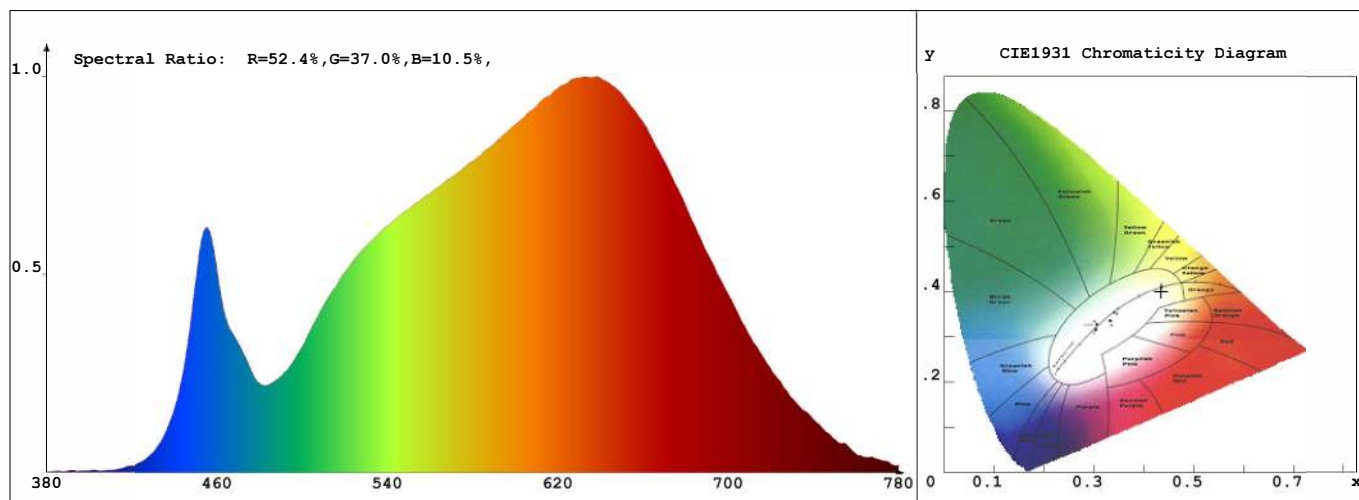

## Product Mark

Product Type : CV-24V-10W-CCT-280, 500mm-30K Manufacturer : Lumen Warm Inc.  
 Temperature : 20'C Humidity : 22%  
 Operator : NDR Test Date : 2020-03-18 11:15:59  
 Remark: 0.5 m long sample. Warmest config (black-Yellow cables)

## Chroma Parameters

Chro.Coor.:x=0.4340 y=0.4002 u=0.2503 v=0.3463 duv=-0.0011  
 CCT: 3018K Dominant Wave.:583.2nm Purity:50.4% Centre Wave:606.3nm  
 Flux RGB Ratio:R=23.3%,G=74.8%,B=1.9% Peak Wave:637.7nm Half Width:175.9nm

## Photo Parameters

Flux:297.84lm Effi.:81.6lm/W Radiant:1032.7mW Iv:0.0mcd  
 Efficiency:0.12 Effi Level:A+ (EU 874-2012)