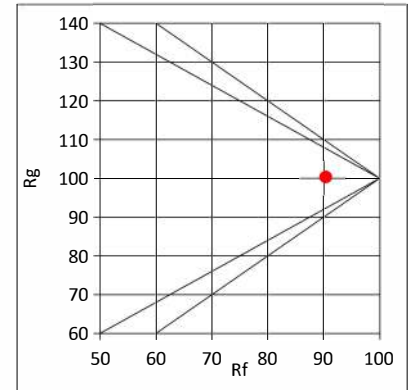

IES TM-30-2015 Test Report

Product Mark

Product Type : CV-24V-10W-CCT-280, 500mm-30K   Manufacturer : Lumen Warm Inc.
Temperature : 20'C   Humidity : 22%
Operator : NDR   Test Date : 2020-03-18 11:15:59
Remark: 0.5 m long sample. Warmest config (black-Yellow cables)

Rf: 90.4   CCT(K): 3018   u': 0.2503
Rg: 100.3   LER: 273.7   Duv: -0.0011   v': 0.3463

Hue Bin	Graphic Shifts (%)		
	Rf	Chroma	Hue
1	92.2	-3.2%	0.0%
2	93.0	-2.6%	2.0%
3	89.1	-0.8%	4.7%
4	92.7	-0.7%	2.8%
5	91.2	-1.5%	2.4%
6	94.9	2.3%	-0.4%
7	92.2	-2.0%	-1.0%
8	95.9	-1.8%	-1.0%
9	92.0	-2.6%	4.0%
10	83.8	-1.9%	8.3%
11	83.2	1.9%	11.2%
12	87.5	5.2%	4.4%
13	93.7	3.4%	-1.4%
14	89.0	6.1%	-5.1%
15	90.4	0.8%	-4.7%
16	85.8	0.9%	-10.3%