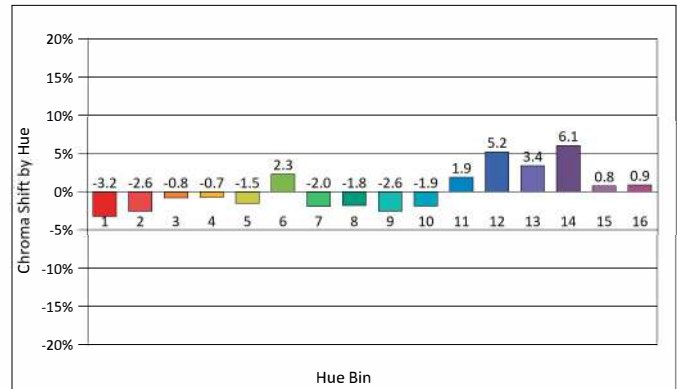

IES TM-30-2015 Test Report

Product Mark

Product Type : CV-24V-10W-CCT-280, 500mm-30K   Manufacturer : Lumen Warm Inc.
Temperature : 20'C   Humidity : 22%
Operator : NDR   Test Date : 2020-03-18 11:15:59
Remark: 0.5 m long sample. Warmest config (black-Yellow cables)

Rf: 90.4   CCT(K): 3018   u': 0.2503
Rg: 100.3   LER: 273.7   Duv: -0.0011   v': 0.3463

Hue Bin	Graphic Shifts (%)		
	Rf	Chroma	Hue
1	92.2	-3.2%	0.0%
2	93.0	-2.6%	2.0%
3	89.1	-0.8%	4.7%
4	92.7	-0.7%	2.8%
5	91.2	-1.5%	2.4%
6	94.9	2.3%	-0.4%
7	92.2	-2.0%	-1.0%
8	95.9	-1.8%	-1.0%
9	92.0	-2.6%	4.0%
10	83.8	-1.9%	8.3%
11	83.2	1.9%	11.2%
12	87.5	5.2%	4.4%
13	93.7	3.4%	-1.4%
14	89.0	6.1%	-5.1%
15	90.4	0.8%	-4.7%
16	85.8	0.9%	-10.3%