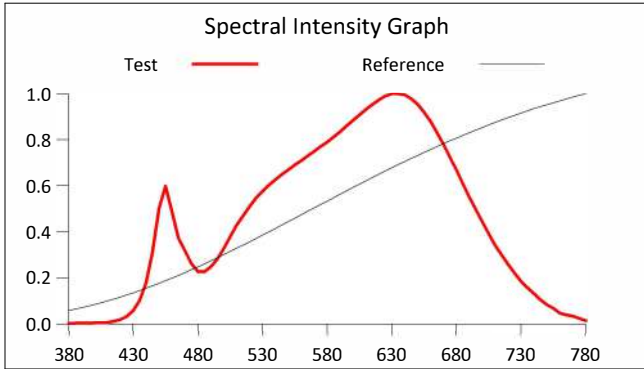

IES TM-30-2015 Test Report

Product Mark

Product Type : CV-24V-10W-CCT-280, 500mm-30K   Manufacturer : Lumen Warm Inc.
Temperature : 20'C   Humidity : 22%
Operator : NDR   Test Date : 2020-03-18 11:15:59
Remark: 0.5 m long sample. Warmest config (black-Yellow cables)

Rf: 90.4   CCT(K): 3018   u': 0.2503
Rg: 100.3   LER: 273.7   Duv: -0.0011   v': 0.3463

Hue Bin	Graphic Shifts (%)		
	Rf	Chroma	Hue
1	92.2	-3.2%	0.0%
2	93.0	-2.6%	2.0%
3	89.1	-0.8%	4.7%
4	92.7	-0.7%	2.8%
5	91.2	-1.5%	2.4%
6	94.9	2.3%	-0.4%
7	92.2	-2.0%	-1.0%
8	95.9	-1.8%	-1.0%
9	92.0	-2.6%	4.0%
10	83.8	-1.9%	8.3%
11	83.2	1.9%	11.2%
12	87.5	5.2%	4.4%
13	93.7	3.4%	-1.4%
14	89.0	6.1%	-5.1%
15	90.4	0.8%	-4.7%
16	85.8	0.9%	-10.3%