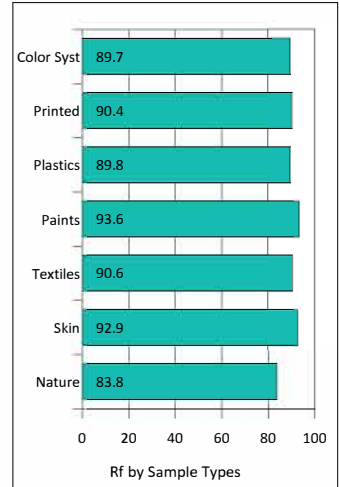

IES TM-30-2015 Test Report

Product Mark

Product Type : CV-24V-10W-CCT-280, 500mm-30K   Manufacturer : Lumen Warm Inc.
Temperature : 20'C   Humidity : 22%
Operator : NDR   Test Date : 2020-03-18 11:15:59
Remark: 0.5 m long sample. Warmest config (black-Yellow cables)

Rf: 90.4   CCT(K): 3018   u': 0.2503
Rg: 100.3   LER: 273.7   Duv: -0.0011   v': 0.3463

Hue Bin	Graphic Shifts (%)		
	Rf	Chroma	Hue
1	92.2	-3.2%	0.0%
2	93.0	-2.6%	2.0%
3	89.1	-0.8%	4.7%
4	92.7	-0.7%	2.8%
5	91.2	-1.5%	2.4%
6	94.9	2.3%	-0.4%
7	92.2	-2.0%	-1.0%
8	95.9	-1.8%	-1.0%
9	92.0	-2.6%	4.0%
10	83.8	-1.9%	8.3%
11	83.2	1.9%	11.2%
12	87.5	5.2%	4.4%
13	93.7	3.4%	-1.4%
14	89.0	6.1%	-5.1%
15	90.4	0.8%	-4.7%
16	85.8	0.9%	-10.3%