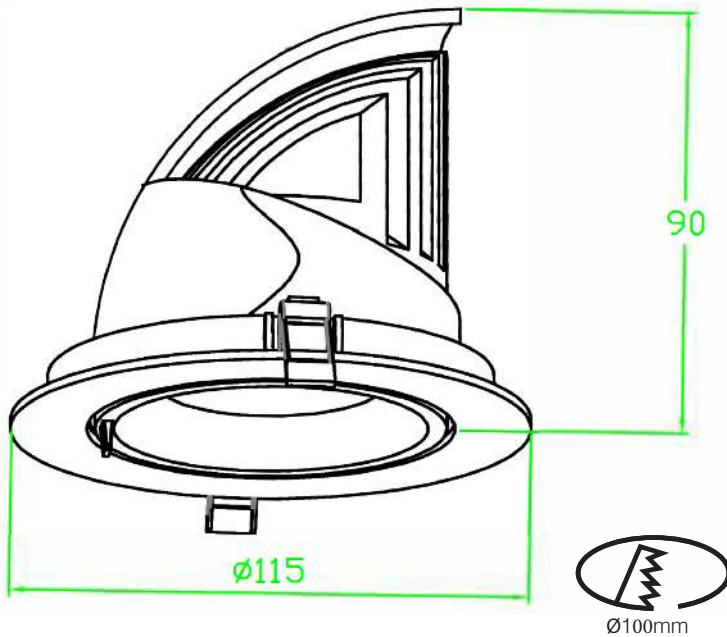

PROJECT NAME / No:  TYPE:  QTY:

LW6775 8.75W 573LM    LW6776 12.5W 938LM    LW6777 21W 1680LM    LW6778 29.8W 2235LM    LW6779 36W 2700LM

LED SOURCE TYPE	LUMILEDS CX PLUS SERIES:M02
CCT	30K, 35K, 40K OR DIM2WARM
CRI	92CRI
LOAD	8.75 WATT
WORKING VOLTAGE	32.5-37.5V
WORKING AMP	250mA
DELIVERD LUMEN	573LM
LM/W	65.5M/W
OPTIC	24/45 DEGREE
LENS OPTIONS	HONEYCOMB ANTI-GLARE DIFUSER
COMPATIBILITY	LUMEN WARM 0-10V DIMMABLE DRIVER OR INTELLIGENT DRIVER SERIES
CUTING SIZE	Ø75mm
PECULIARITY	ROTATES 350 DEGREE, TILTS 60 DEGREE
OUTSIDE FINISH	WH RAL 9016, GREY RAL 9006, BK RAL 9005
INSIDE FINISH	BLACK RING

TILTO

PROJECT NAME / No:

TYPE:

QTY:

LED SOURCE TYPE	LUMILEDS CX PLUS SERIES:M03
CCT	30K, 35K, 40K OR DIM2WARM
CRI	92CRI
LOAD	12.5 WATT
WORKING VOLTAGE	32.5-37.5V
WORKING AMP	350mA
DELIVERD LUMEN	938LM
LM/W	75LM/W
OPTIC	15/24/38/60 DEGREE
LENS OPTIONS	HONEYCOMB ANTI-GLARE DIFUSER
COMPATIBILITY	LUMEN WARM 0-10V DIMMABLE DRIVER OR INTELLIGENT DRIVER SERIES
CUTING SIZE	Ø100mm
PECULIARITY	ROTATES 350 DEGREE, TILTS 60 DEGREE
OUTSIDE FINISH	WH RAL 9016, GREY RAL 9006, BK RAL 9005
INSIDE FINISH	BLACK RING