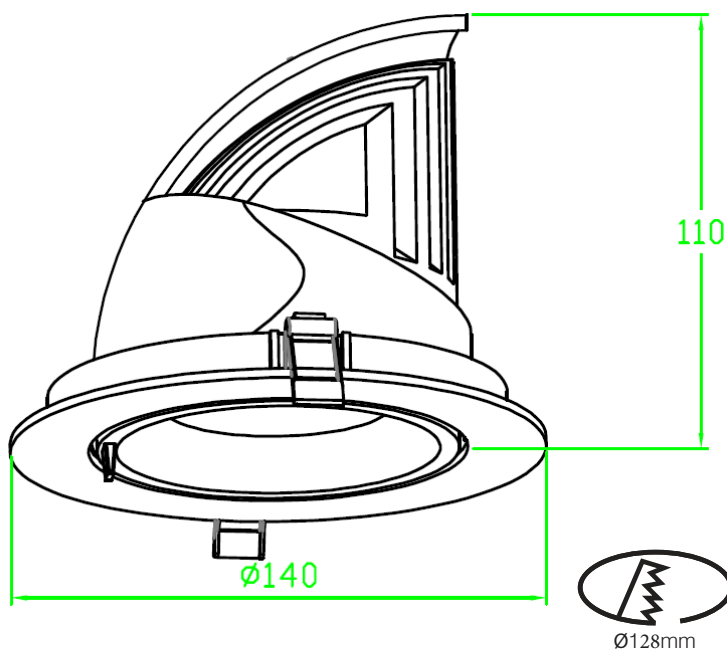

TILTO

PROJECT NAME / No:

TYPE:

QTY:

LED SOURCE TYPE	LUMILEDS CX PLUS SERIES:M03
CCT	30K, 35K, 40K OR DIM2WARM
CRI	92CRI
LOAD	12.5 WATT
WORKING VOLTAGE	32.5-37.5V
WORKING AMP	350mA
DELIVERD LUMEN	938LM
LM/W	75LM/W
OPTIC	15/24/38/60 DEGREE
LENS OPTIONS	HONEYCOMB ANTI-GLARE DIFUSER
COMPATIBILITY	LUMEN WARM 0-10V DIMMABLE DRIVER OR INTELLIGENT DRIVER SERIES
CUTING SIZE	Ø100mm
PECULIARITY	ROTATES 350 DEGREE, TILTS 60 DEGREE
OUTSIDE FINISH	WH RAL 9016, GREY RAL 9006, BK RAL 9005
INSIDE FINISH	BLACK RING