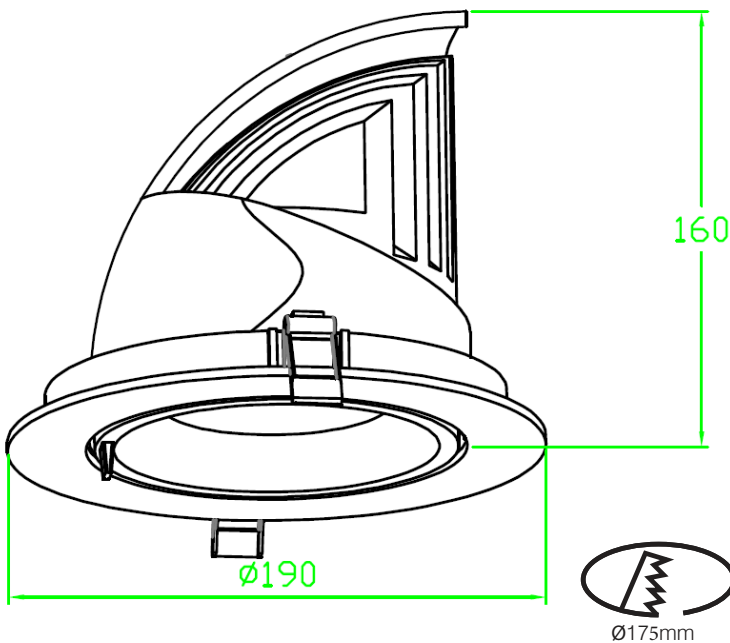

LED SOURCE TYPE	LUMILEDS CX PLUS SERIES:L08
CCT	30K, 35K, 40K OR DIM2WARM
CRI	92CRI
LOAD	36 WATT
WORKING VOLTAGE	32.5-37.5V
WORKING AMP	1000mA
DELIVERD LUMEN	2700LM
LM/W	75M/W
OPTIC	15/24/38/60 DEGREE
LENS OPTIONS	HONEYCOMB ANTI-GLARE DIFUSER
COMPATIBILITY	LUMEN WARM 0-10V DIMMABLE DRIVER OR INTELLIGENT DRIVER SERIES
CUTING SIZE	$\varnothing 175\text{mm}$
PECULIARITY	ROTATES 350 DEGREE, TILTS 60 DEGREE
OUTSIDE FINISH	WH RAL 9016, GREY RAL 9006, BK RAL 9005
INSIDE FINISH	BLACK RING