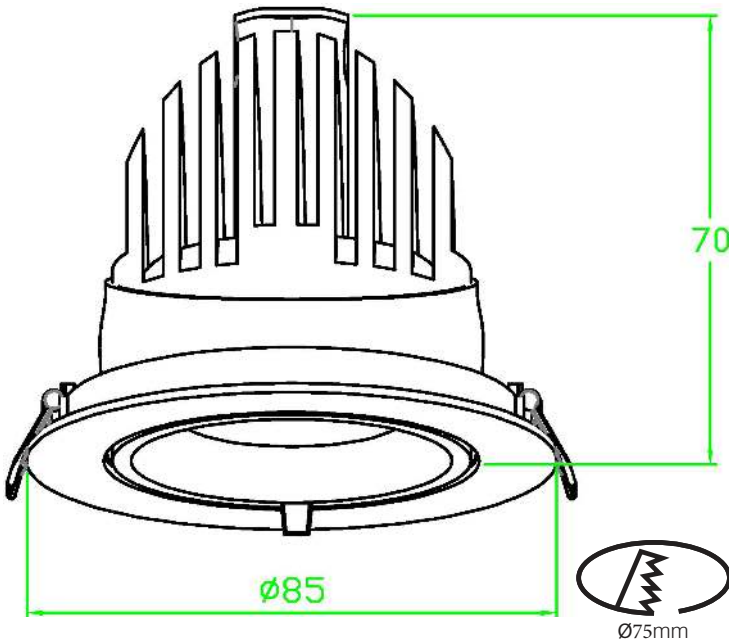

PROJECT NAME / No:  TYPE:  QTY:

LW6775 8.75W 573LM    LW6776 12.5W 938LM    LW6777 21W 1680LM    LW6778 29.8W 2235LM    LW6779 36W 2700LM

LED SOURCE TYPE	LUMILEDS CX PLUS SERIES:M02
CCT	30K, 35K, 40K OR DIM2WARM
CRI	92CRI
LOAD	8.75 WATT
WORKING VOLTAGE	32.5-37.5V
WORKING AMP	250mA
DELIVERD LUMEN	573LM
LM/W	65.5M/W
OPTIC	24/45 DEGREE
LENS OPTIONS	HONEYCOMB ANTI-GLARE DIFUSER
COMPATIBILITY	LUMEN WARM 0-10V DIMMABLE DRIVER OR INTELLIGENT DRIVER SERIES
CUTING SIZE	Ø75mm
PECULIARITY	ROTATES 350 DEGREE, TILTS 60 DEGREE
OUTSIDE FINISH	WH RAL 9016, GREY RAL 9006, BK RAL 9005
INSIDE FINISH	BLACK RING

TILTO

PROJECT NAME / No:

TYPE:

QTY:

LED SOURCE TYPE	LUMILEDS CX PLUS SERIES:M03
CCT	30K, 35K, 40K OR DIM2WARM
CRI	92CRI
LOAD	12.5 WATT
WORKING VOLTAGE	32.5-37.5V
WORKING AMP	350mA
DELIVERD LUMEN	938LM
LM/W	75LM/W
OPTIC	15/24/38/60 DEGREE
LENS OPTIONS	HONEYCOMB ANTI-GLARE DIFUSER
COMPATIBILITY	LUMEN WARM 0-10V DIMMABLE DRIVER OR INTELLIGENT DRIVER SERIES
CUTING SIZE	Ø100mm
PECULIARITY	ROTATES 350 DEGREE, TILTS 60 DEGREE
OUTSIDE FINISH	WH RAL 9016, GREY RAL 9006, BK RAL 9005
INSIDE FINISH	BLACK RING

LED SOURCE TYPE	LUMILEDS CX PLUS SERIES:L04
CCT	30K, 35K, 40K OR DIM2WARM
CRI	92CRI
LOAD	21 WATT
WORKING VOLTAGE	32.5-37.5V
WORKING AMP	600mA
DELIVERD LUMEN	1680LM
LM/W	80LM/W
OPTIC	15/24/38/60 DEGREE
LENS OPTIONS	HONEYCOMB ANTI-GLARE DIFUSER
COMPATIBILITY	LUMEN WARM 0-10V DIMMABLE DRIVER OR INTELLIGENT DRIVER SERIES
CUTING SIZE	Ø128mm
PECULIARITY	ROTATES 350 DEGREE, TILTS 60 DEGREE
OUTSIDE FINISH	WH RAL 9016, GREY RAL 9006, BK RAL 9005
INSIDE FINISH	BLACK RING