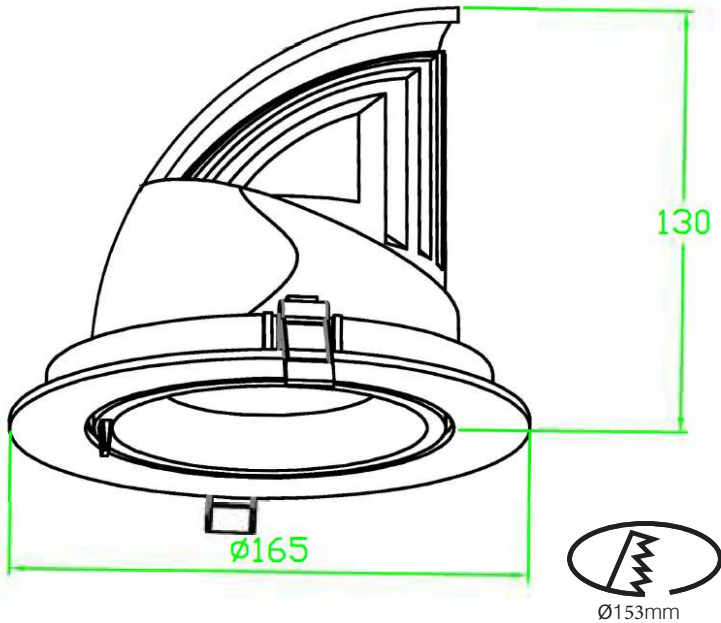

PROJECT NAME / No:

TYPE:

QTY:

LED SOURCE TYPE	LUMILEDS CX PLUS SERIES:L08
CCT	30K, 35K, 40K OR DIM2WARM
CRI	92CRI
LOAD	29.8WATT
WORKING VOLTAGE	32.5-37.5V
WORKING AMP	850mA
DELIVERD LUMEN	2235LM
LM/W	75LM/W
OPTIC	15/24/38/60 DEGREE
LENS OPTIONS	HONEYCOMB ANTI-GLARE DIFUSER
COMPATIBILITY	LUMEN WARM 0-10V DIMMABLE DRIVER OR INTELLIGENT DRIVER SERIES
CUTING SIZE	$\varnothing 153\text{mm}$
PECULIARITY	ROTATES 350 DEGREE, TILTS 60 DEGREE
OUTSIDE FINISH	WH RAL 9016, GREY RAL 9006, BK RAL 9005
INSIDE FINISH	BLACK RING