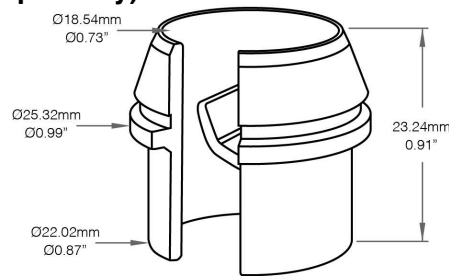

Project name

Type

QTY

JUNCTION BOX 10

- Made of Aluminum
- Can house Driver

Dimensions

Project name

Type

QTY

Accessories

Pass Through Wire 14mm (Order Separately)

LWPTW-18MM-14MM

Non-Metallic Connector (Order Separately)

LW-KNOCKOUT

Splicing Connector (Order Separately)

2-Conductor