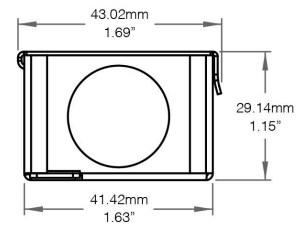

Project name

Type

QTY

JUNCTION BOX 10

- Made of Aluminum
- Can house Driver

Dimensions

Project name

Type

QTY

Accessories

Pass Through Wire 14mm (Order Separately)

LWPTW-18MM-14MM

Non-Metallic Connector (Order Separately)

LW-KNOCKOUT

Splicing Connector (Order Separately)

2-Conductor