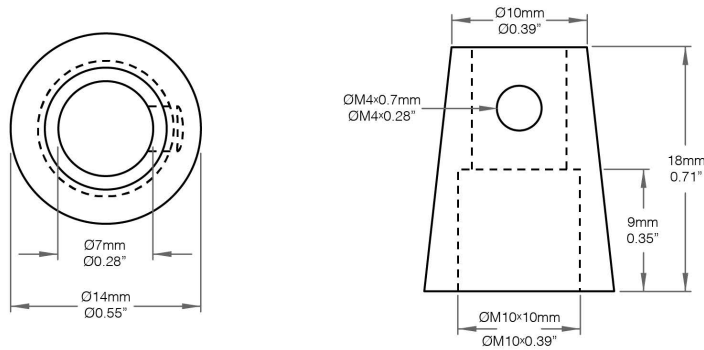

Project name

Type

QTY

JUNCTION BOX 10

- Made of Aluminum
- Can house Driver

Dimensions

Project name

Type

QTY

Accessories

Pass Through Wire 14mm (Order Separately)

LWPTW-18MM-14MM

Non-Metallic Connector (Order Separately)

LW-KNOCKOUT

Splicing Connector (Order Separately)

2-Conductor