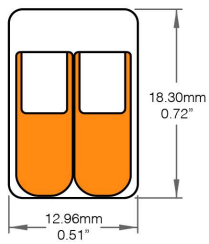

Project name

Type

QTY

JUNCTION BOX 10

- Made of Aluminum
- Can house Driver

Dimensions

Project name

Type

QTY

Accessories

Pass Through Wire 14mm (Order Separately)

LWPTW-18MM-14MM

Non-Metallic Connector (Order Separately)

LW-KNOCKOUT

Splicing Connector (Order Separately)

2-Conductor