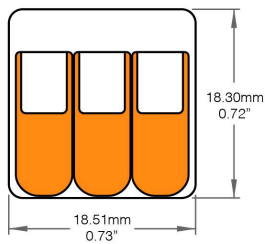

3-Conductor

LWWAGO-CNT-3P