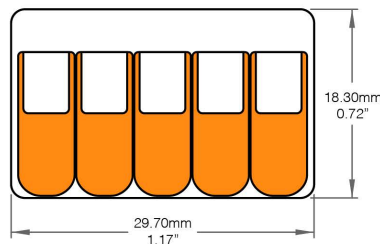

5-Conductor

LWWAGO-CNT-5P