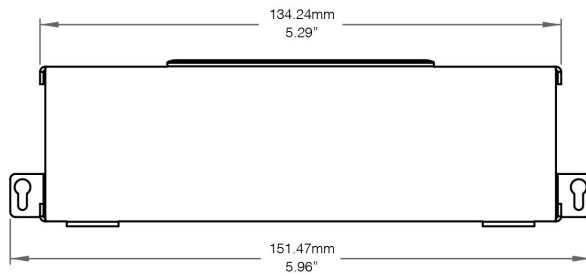

Project name

Type

QTY

JUNCTION BOX 10

- Made of Aluminum
- Can house Driver

Dimensions

Project name

Type

QTY

Accessories

Pass Through Wire 14mm (Order Separately)

LWPTW-18MM-14MM

Non-Metallic Connector (Order Separately)

LW-KNOCKOUT

Splicing Connector (Order Separately)

2-Conductor