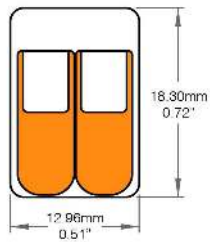

Project name

Type

QTY

JUNCTION BOX 15

- Made of Aluminum
- Can house Driver

Dimensions

Project name

Type

QTY

Accessories

Pass Through Wire 14mm (Order Separately)

LWPTW-18MM-14MM

Non-Metallic Connector (Order Separately)

LW-KNOCKOUT

Splicing Connector (Order Separately)

2-Conductor