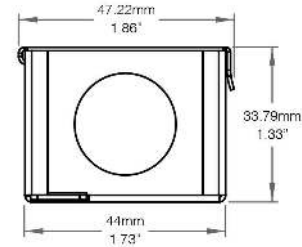

Project name

Type

QTY

JUNCTION BOX 15

- Made of Aluminum
- Can house Driver

Dimensions

Project name

Type

QTY

Accessories

Pass Through Wire 14mm (Order Separately)

LWPTW-18MM-14MM

Non-Metallic Connector (Order Separately)

LW-KNOCKOUT

Splicing Connector (Order Separately)

2-Conductor