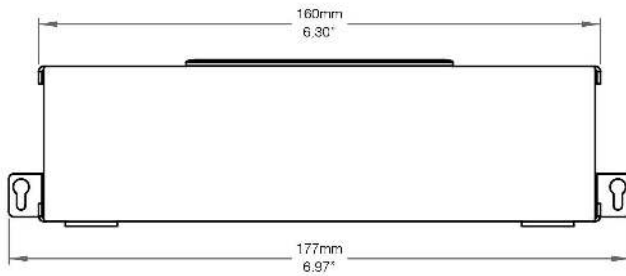

Project name

Type

QTY

JUNCTION BOX 15

- Made of Aluminum
- Can house Driver

Dimensions

Project name

Type

QTY

Accessories

Pass Through Wire 14mm (Order Separately)

LWPTW-18MM-14MM

Non-Metallic Connector (Order Separately)

LW-KNOCKOUT

Splicing Connector (Order Separately)

2-Conductor