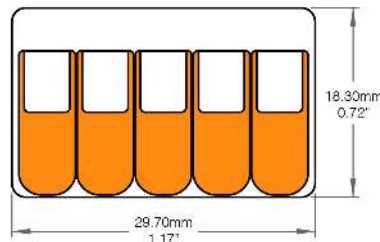

5-Conductor

LWWAGO-CNT-5P