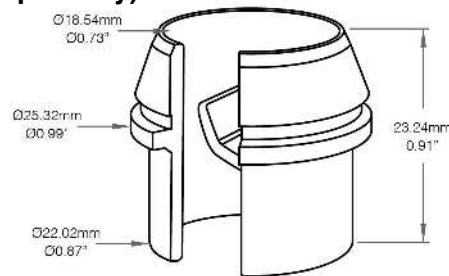

Project name

Type

QTY

JUNCTION BOX 15

- Made of Aluminum
- Can house Driver

Dimensions

Project name

Type

QTY

Accessories

Pass Through Wire 14mm (Order Separately)

LWPTW-18MM-14MM

Non-Metallic Connector (Order Separately)

LW-KNOCKOUT

Splicing Connector (Order Separately)

2-Conductor