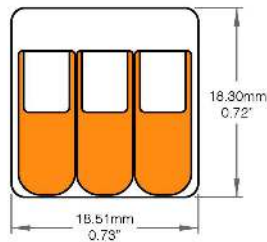

3-Conductor

LWWAGO-CNT-3P