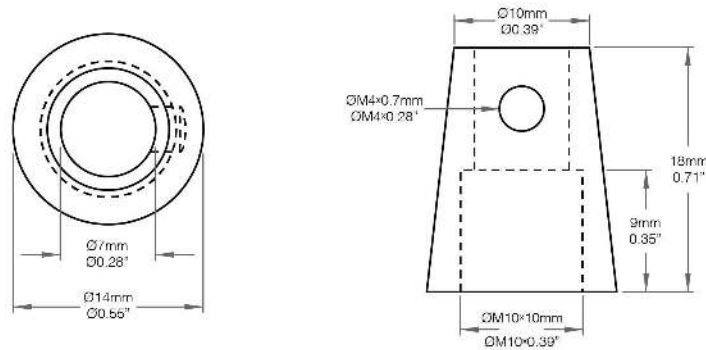

Project name

Type

QTY

JUNCTION BOX 15

- Made of Aluminum
- Can house Driver

Dimensions

Project name

Type

QTY

Accessories

Pass Through Wire 14mm (Order Separately)

LWPTW-18MM-14MM

Non-Metallic Connector (Order Separately)

LW-KNOCKOUT

Splicing Connector (Order Separately)

2-Conductor