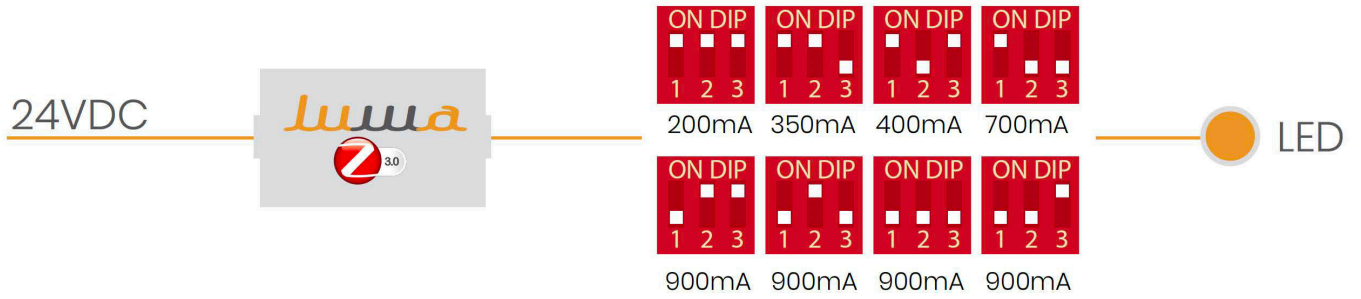

Project name

Type

QTY

LW-LUWA-20-ZG-SC

Power Configurator

Compatibility

Non-Dimming
24VDC Drivers

LW-ZG9001-K5-DIM