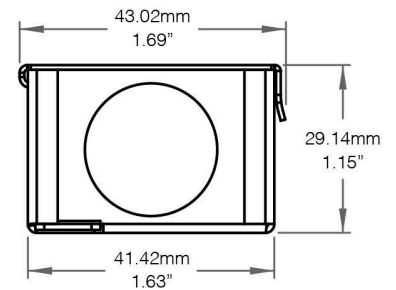

Dimensions

LUWA Circuit Board

Cables

24VDC In

Positive: Red
Negative: Black

CC Out

Positive: Green
Negative: White

Junction Box 10

DC Connector Length: 97.86mm
3.85"

Project name

Type

QTY

LW-LUWA-20-ZG-SC

Power Configurator

Compatibility

Non-Dimming
24VDC Drivers