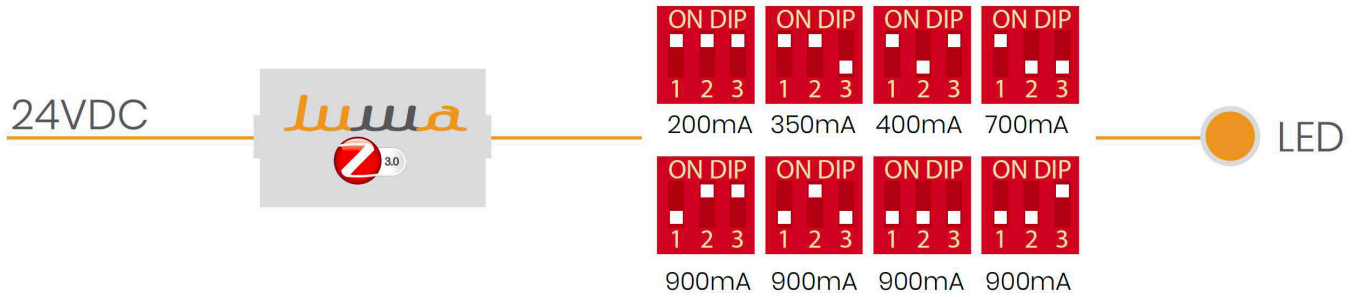

DC Connector Length: 97.86mm
3.85"

Project name

Type

QTY

LW-LUWA-20-ZG-SC

Power Configurator

Compatibility

Non-Dimming
24VDC Drivers