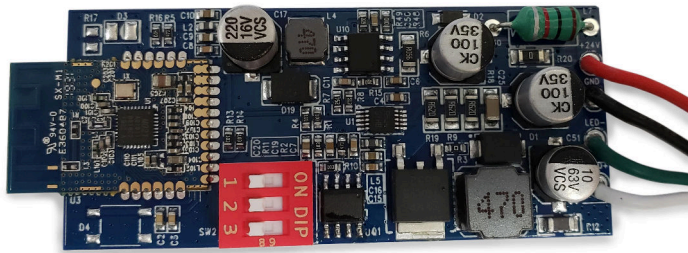

Project name

Type

QTY

LW-LUWA-20-ZG-SC

Intelligent adjustable LED Driver

LUWA is the first intelligent constant current source of its kind working with the Zigbee 3.0 technology, which is compatible with Philips Hue, Google Home, Amazon Alexa and Logitech Harmony to only name the most popular in the industry. Our latest technology, once integrated into your fixtures, allows you to control them individually or in groups, at your convenience. Our LUWA is also offered in its very own compact box if you prefer.

Dimensions

LUWA Circuit Board

Cables

24VDC In

Positive: Red
Negative: Black

CC Out

Positive: Green
Negative: White

Junction Box 10

DC Connector Length: 97.86mm
3.85"

Project name

Type

QTY

LW-LUWA-20-ZG-SC

Power Configurator

Compatibility

Non-Dimming
24VDC Drivers