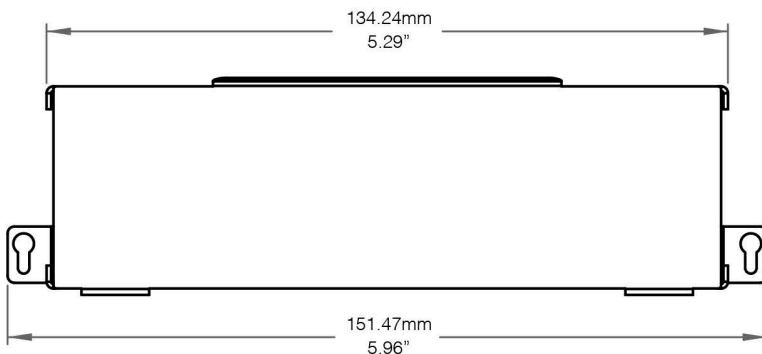

Dimensions

LUWA Circuit Board

Cables

24VDC In

Positive: Red
Negative: Black

CC Out

Positive: Green
Negative: White

Junction Box 10

DC Connector Length: 97.86mm
3.85"

Project name

Type

QTY

LW-LUWA-20-ZG-SC

Power Configurator

Compatibility

Non-Dimming
24VDC Drivers