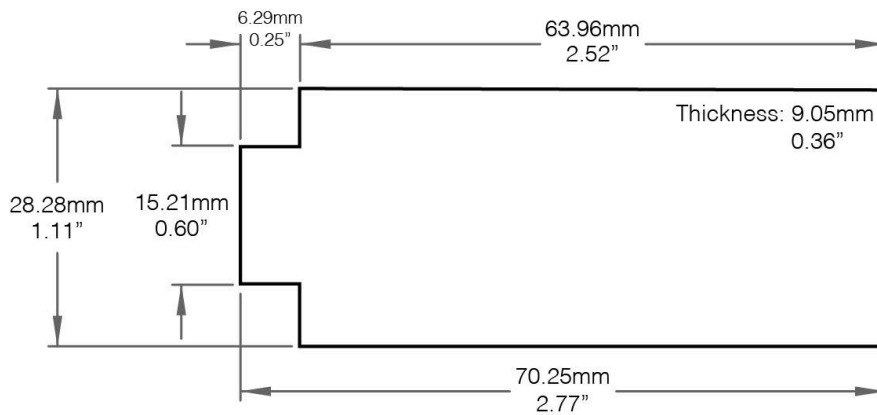

Dimensions

LUWA Circuit Board

Cables

24VDC In

Positive: Red
Negative: Black

CC Out

Positive: Green
Negative: White

Junction Box 10

DC Connector Length: 97.86mm
3.85"

Project name

Type

QTY

LW-LUWA-20-ZG-SC

Power Configurator

Compatibility

Non-Dimming
24VDC Drivers