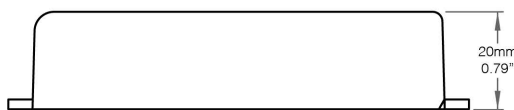

## LWJTX-1236-MON

- Detection range: 0.39 to 2.36in (1 to 6cm)
- Ideal for the kitchen and furnitures
- In a cabinet, if the door is open, light turns ON, if the door is closed, light turns OFF
- IP20 rated

### Dimensions

**Project name**

**Type**

**QTY**