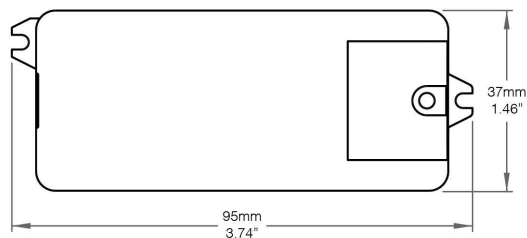

## LWJTX-1236-MON

- Detection range: 0.39 to 2.36in (1 to 6cm)
- Ideal for the kitchen and furnitures
- In a cabinet, if the door is open, light turns ON, if the door is closed, light turns OFF
- IP20 rated

### Dimensions

**Project name**

**Type**

**QTY**