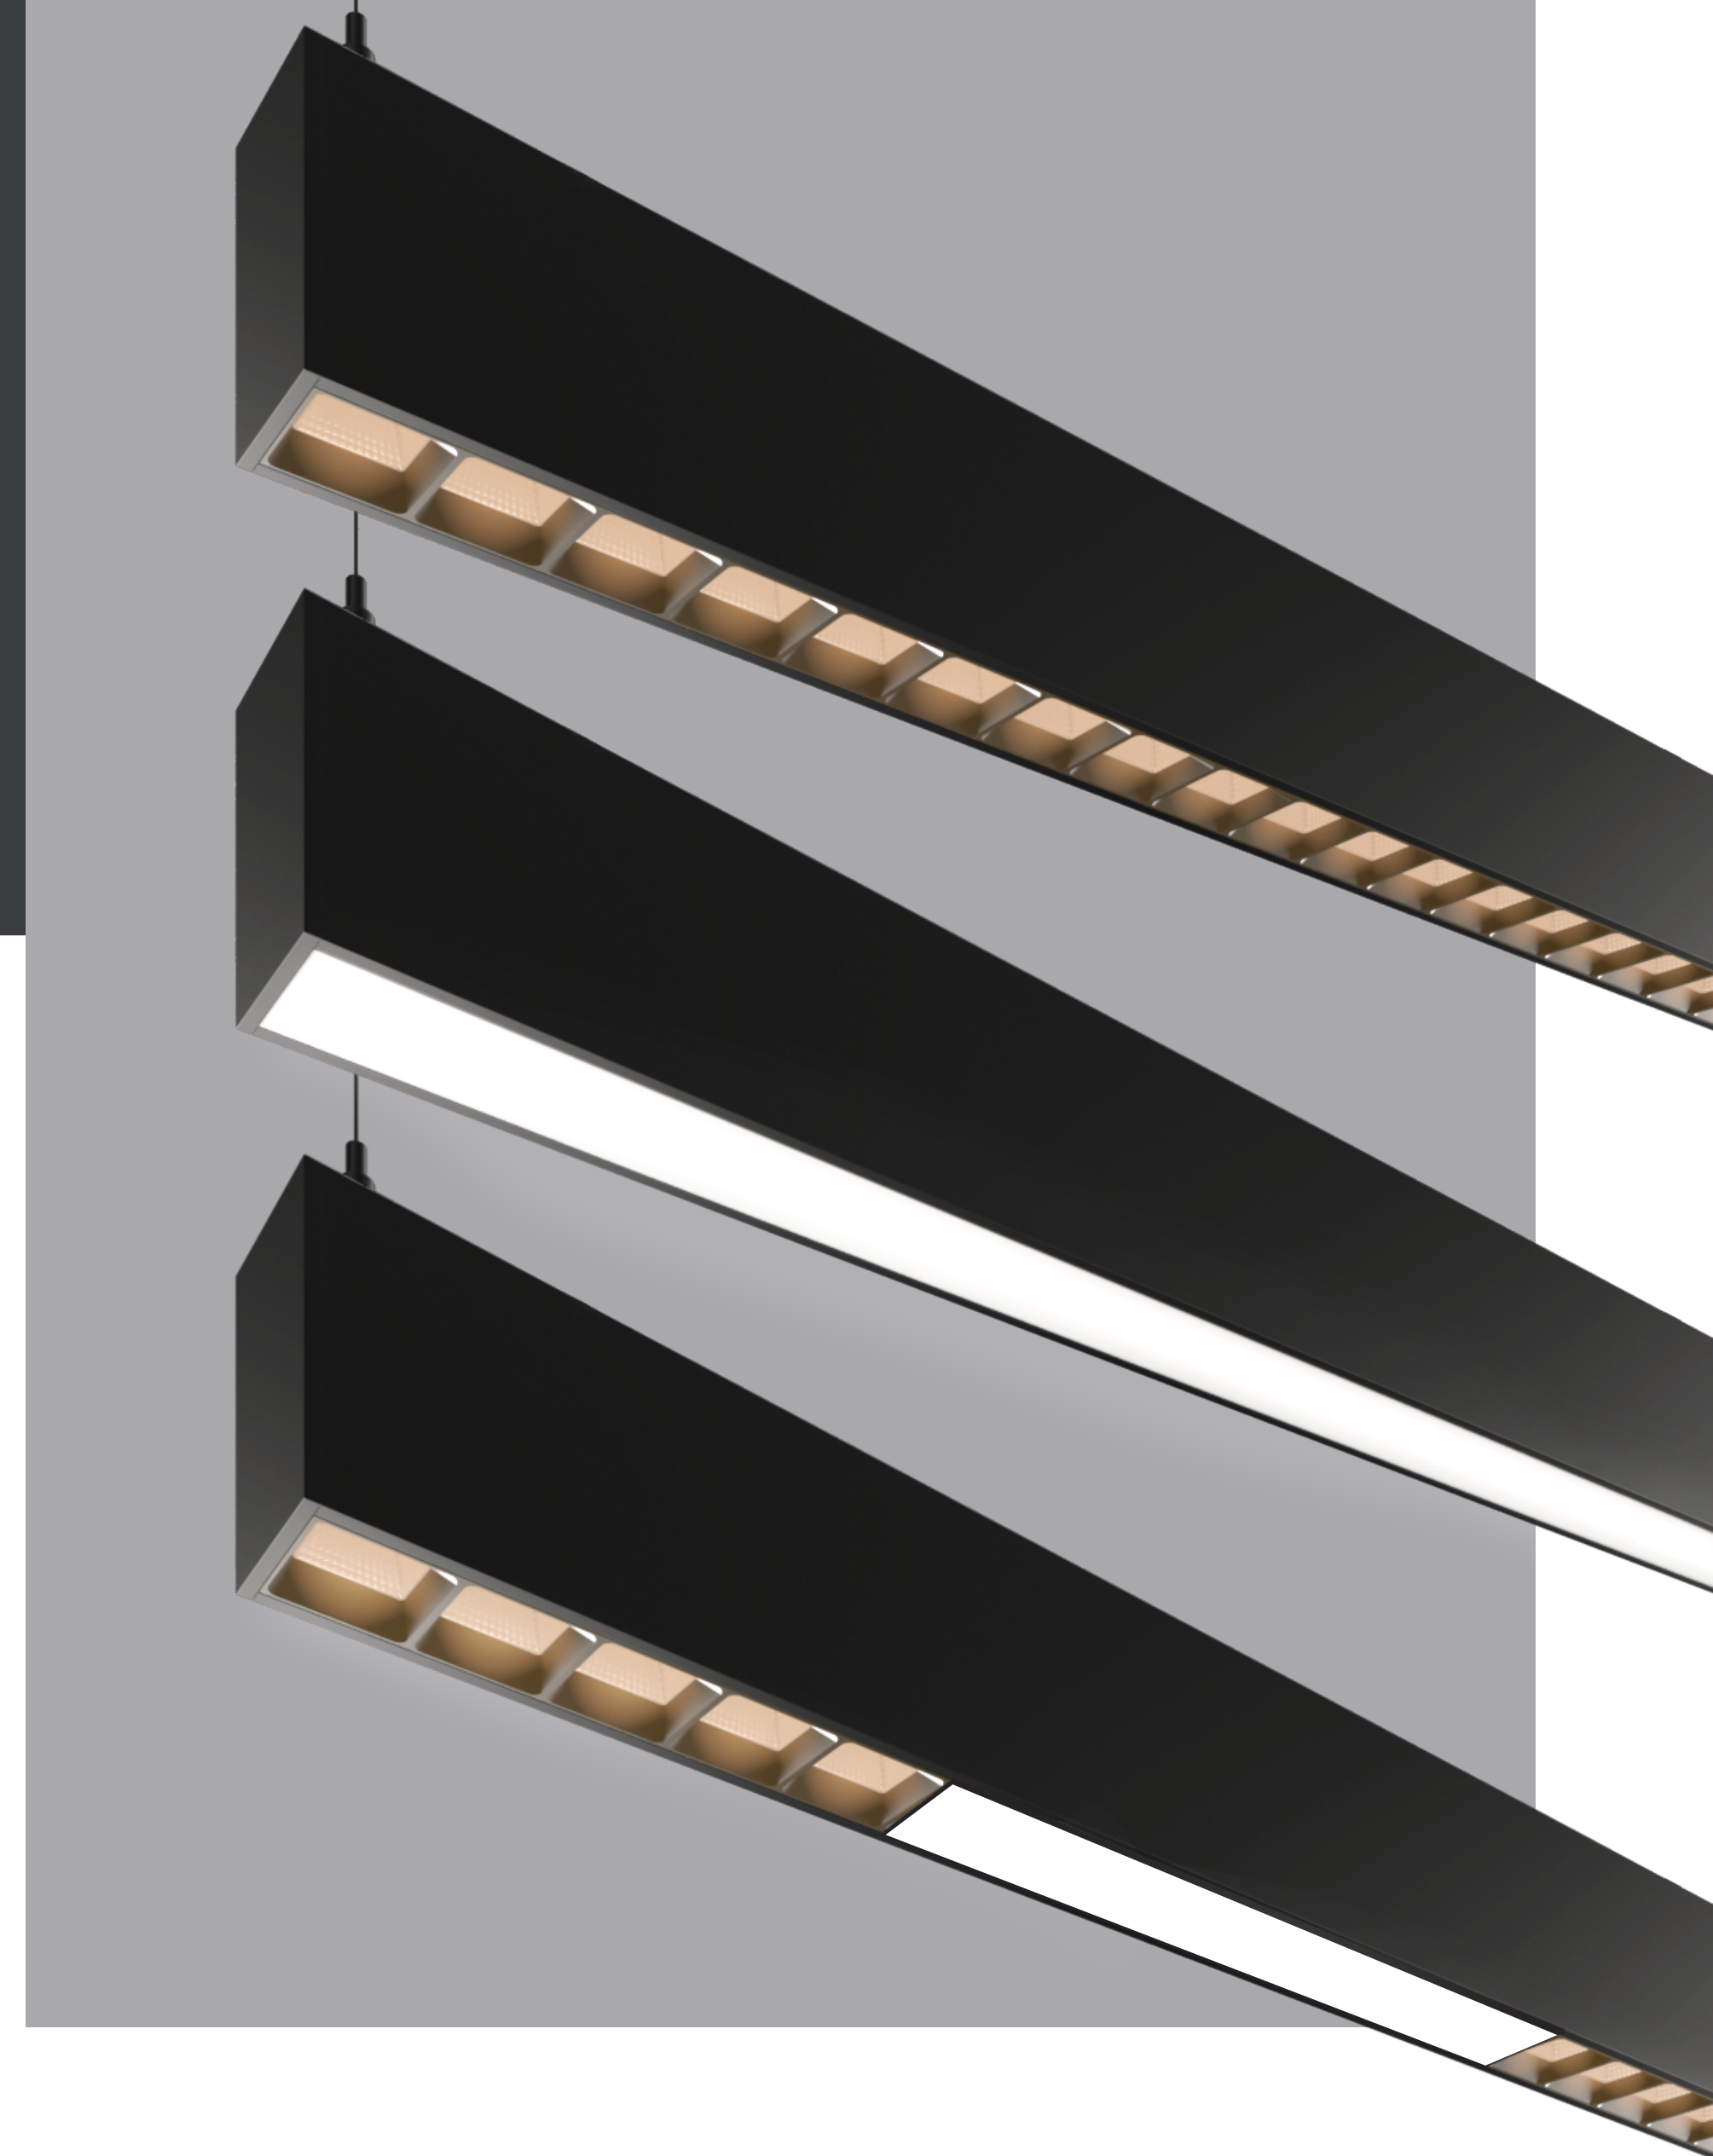

Application

Architectural direct & indirect pendant
Flexible lighting system
Linear patterns