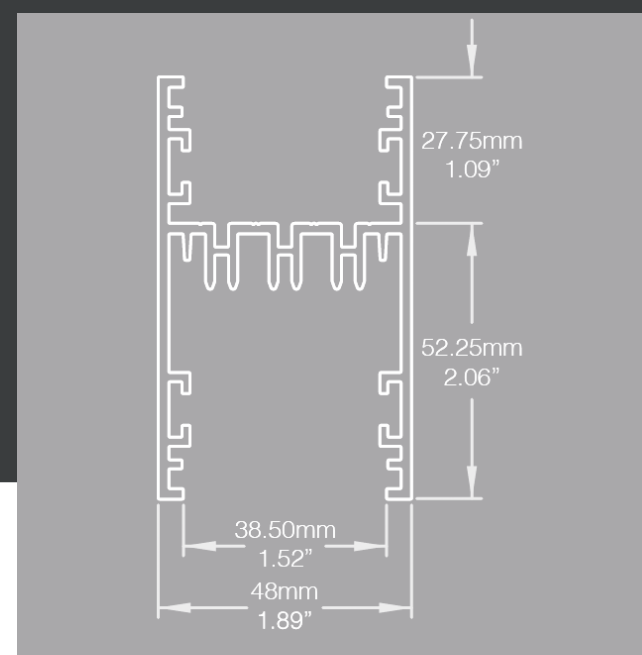

Eros

suspended direct | suspended direct and indirect