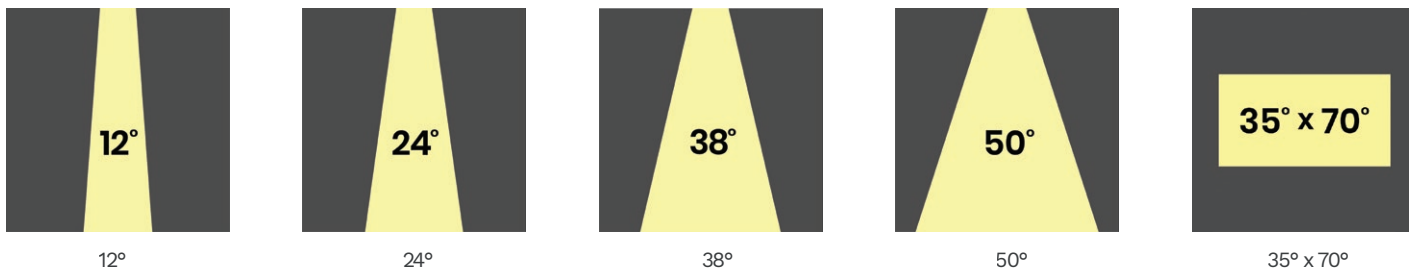

Eros

Downlights

IP20
RATED

Beam angles

Great additional design element
Different sizes and output
Optimized visual comfort

G5 (750lm)

LUMEN
WARM

Build your Eros