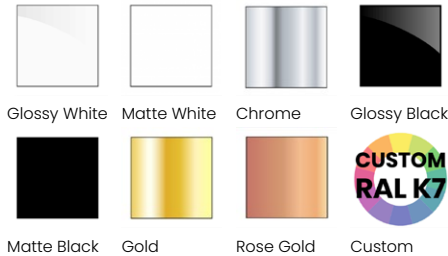

Colour Temperature	2700K, 3000K, 3500K, 4000K
CRI*	90
Lumen Output	764lm
Lumen/Watt	85lm/W

Input Voltage	Alina Master, 24VDC
Constant Voltage	24V
Consumption	9W
Dimming Options	Alina Master, LUWA Smart LED Driver
Material	Aluminum body, Polycarbonate baffle

*Please note this information is based off a 4000K LED Source.

*Please note this information is based off a 4000K LED Source.

BAFFLE FINISH

COLOUR TEMPERATURE

PROJECT NAME

TYPE

QTY

ORDERING OPTIONS

Alina G5 Adjustable

Product Code	Exterior Finish	Baffle Finish	Diffuser	Optics	Colour Temperature	Control Options
LWAL-G5-TT	---	----	--	--	---	----
	MBK - Matte Black	CH - Chrome	AD - Asymmetric Diffuser	15 - 15°	27K - 2700K	PAM - Powered by Alina Master (24V)
	MWH - Matte White	GBK - Glossy Black	CD - Clear Diffuser	30 - 30°	30K - 3000K	LUWA - Smart LED LUWA Ecosystem
	CU - Custom *	GWH - Glossy White	SD - Square Diffuser	45 - 45°	35K - 3500K	
		GD - Gold	NA - None		40K - 4000K	
		MBK - Matte Black			CU - Custom	
		MWH - Matte White				
		ROGD - Rose Gold				
		CU - Custom *				