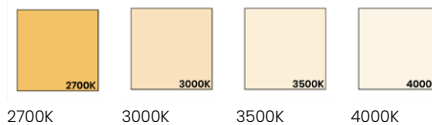

COLOUR TEMPERATURE