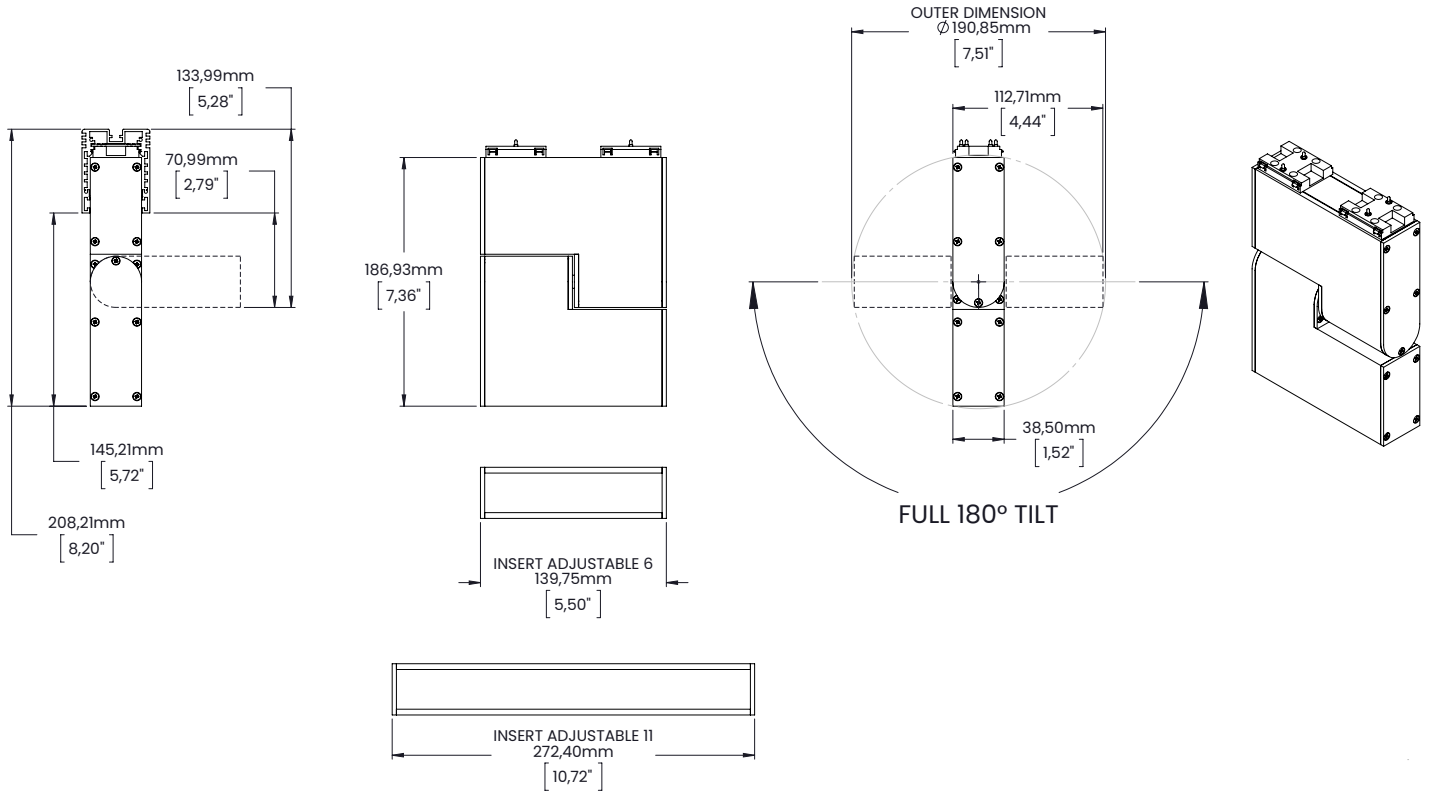

## Additional Ordering Information

Notes |

PROJECT NAME

TYPE

QTY

Dimensions

Detailed Information per Lumen Package (Consumption – Lumen/Watt – CRI)

<b>HPC120 - 120lm/ft</b>	0.91W/ft – 127lm/W – 95
<b>HPC290 - 290lm/ft</b>	2.59W/ft – 110lm/W – 95
<b>HPC420 - 420lm/ft</b>	3.51W/ft – 115lm/W – 95
<b>HPC700 - 700lm/ft</b>	5.85W/ft – 120lm/W – 95
<b>HP900 - 900lm/ft</b>	6.58W/ft – 95lm/W – 95