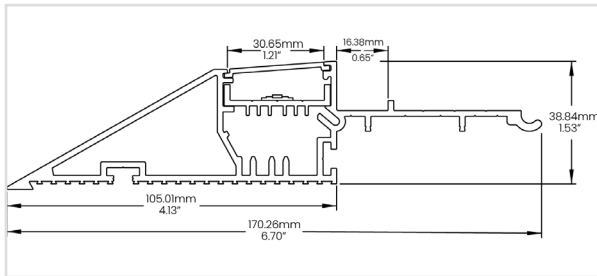

Dimensions

Aluminum Profile Colour

Ordering Guide

Ex : LWAK-FIE-48IN-MF-WFI

Product Code	Length	Aluminum Profile Colour	Lens Options
LWAK-FIE	48IN 48in 96IN 96in	MF Mill Finish	WFI White Frosted Inserted Lens NA None
Refer to page 2 for Lens Options			

Notes