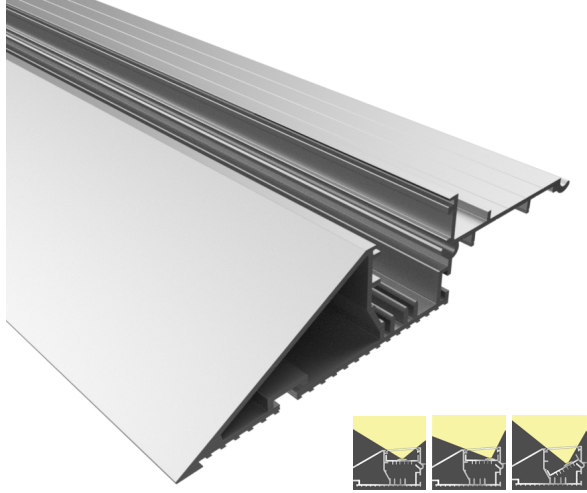

Arkalux Profile

Available in a variety of light intensities and application methods, our Low Voltage Linear Solutions are widely versatile. They can be used either for their functionality, as design elements in a room or both.

Highlights

Mounting	Prefabricated covers
Material	Aluminum Extrusion (6063-T5)
Features	Versatile, energy efficient & durable
Recommended for	Cove lighting

Dimensions

Aluminum Profile Colour

MF - Mill Finish