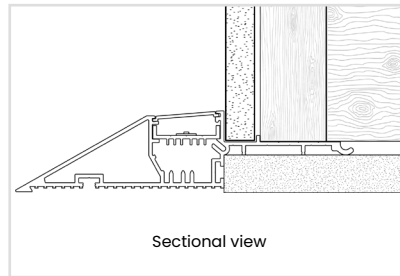

Highlights

Mounting	Prefabricated covers
Material	Aluminum Extrusion (6063-T5)
Features	Versatile, energy efficient & durable
Recommended for	Cove lighting

Dimensions

Aluminum Profile Colour

MF - Mill Finish