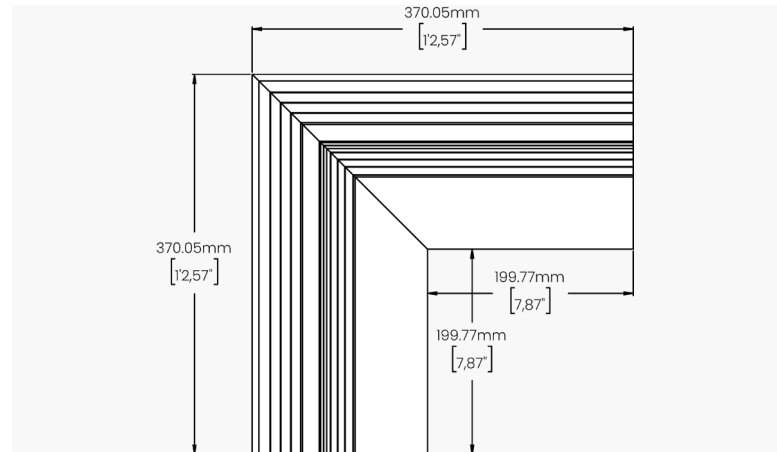

Tray Placement

Straight - LED Centered

Straight - LED to the Right

At An Angle

Joining Accessory

Straight

Details and Ordering

Code	JNR-P91-012- _ _ _
Material	Zinc Steel
Colour	MBK - Matte Black MWH - Matte White

To order joining accessories, specify the desired colour by referring to the "Colour" section below.

Patterns

Outside Corner

Details and Ordering

Code	SHP-P19-001
Material	Aluminum Extrusion (6063-T5)

Inside Corner

Details and Ordering

Code	SHP-P19-002
Material	Aluminum Extrusion (6063-T5)

Technical Information

Available LED Strips

Static White (Click for linked document)	Lumen Output	Consumption
LWHPC120	120lm/ft - 393.6lm/m	0.91W/ft - 3W/m
LWHPC290	290lm/ft - 951.2lm/m	2.59W/ft - 8.5W/m
LWHPC420	420lm/ft - 1377.6lm/m	3.51W/ft - 11.52W/m
LWHPC700	700lm/ft - 2296lm/m	5.85W/ft - 19.2W/m
LWHP900	900lm/ft - 2952lm/m	6.59W/ft - 21.6W/m
LWHE1150	1150lm/ft - 3772lm/m	7.32W/ft - 24W/m
LWHE1400	1400lm/ft - 4592lm/m	8.78W/ft - 28.8W/m
Dim to Warm (Click for linked document)	Lumen Output	Consumption
LWD2W480	480lm/ft - 1574.4lm/m	5.27W/ft - 17.28W/m
Tunable White (Click for linked document)	Lumen Output	Consumption
LWTW220	220lm/ft - 721.6lm/m	3.05W/ft - 10W/m
LWTW300	300lm/ft - 984lm/m	4.57W/ft - 15W/m
RGBW (Click for linked document)	Lumen Output	Consumption
LWRGBW250	250lm/ft - 820lm/m	4.68W/ft - 15.36W/m