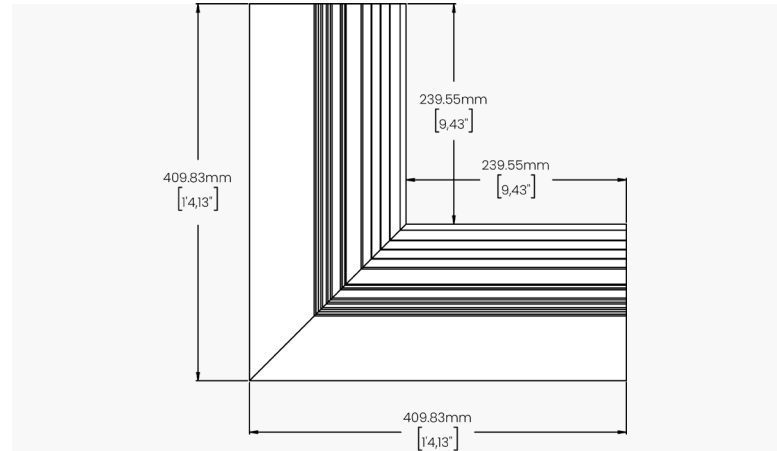

Tray Placement

Straight - LED Centered

Straight - LED to the Right

At An Angle

Joining Accessory

Straight

Details and Ordering

Code	JNR-P91-012- _ _ _
Material	Zinc Steel
Colour	MBK - Matte Black MWH - Matte White

To order joining accessories, specify the desired colour by referring to the "Colour" section below.

Patterns

Outside Corner

Details and Ordering

Code	SHP-P19-001
Material	Aluminum Extrusion (6063-T5)

Inside Corner

Details and Ordering

Code	SHP-P19-002
Material	Aluminum Extrusion (6063-T5)

Technical Information

Available LED Strips

Static White (Click for linked document)	Lumen Output	Consumption
LWHPC120	120lm/ft - 393.6lm/m	0.91W/ft - 3W/m
LWHPC290	290lm/ft - 951.2lm/m	2.59W/ft - 8.5W/m
LWHPC420	420lm/ft - 1377.6lm/m	3.51W/ft - 11.52W/m
LWHPC700	700lm/ft - 2296lm/m	5.85W/ft - 19.2W/m
LWHP900	900lm/ft - 2952lm/m	6.59W/ft - 21.6W/m
LWHE1150	1150lm/ft - 3772lm/m	7.32W/ft - 24W/m
LWHE1400	1400lm/ft - 4592lm/m	8.78W/ft - 28.8W/m
Dim to Warm (Click for linked document)	Lumen Output	Consumption
LWD2W480	480lm/ft - 1574.4lm/m	5.27W/ft - 17.28W/m
Tunable White (Click for linked document)	Lumen Output	Consumption
LWTW220	220lm/ft - 721.6lm/m	3.05W/ft - 10W/m
LWTW300	300lm/ft - 984lm/m	4.57W/ft - 15W/m
RGBW (Click for linked document)	Lumen Output	Consumption
LWRGBW250	250lm/ft - 820lm/m	4.68W/ft - 15.36W/m