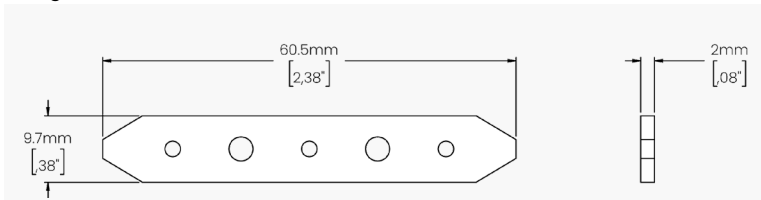

Tray Placement

Straight - LED Centered

Straight - LED to the Right

At An Angle

Joining Accessory

Straight

Details and Ordering

Code	JNR-P91-012- _ _ _
Material	Zinc Steel
Colour	MBK - Matte Black MWH - Matte White

To order joining accessories, specify the desired colour by referring to the "Colour" section below.

Patterns

Outside Corner

Details and Ordering

Code	SHP-P19-001
Material	Aluminum Extrusion (6063-T5)

Inside Corner

Details and Ordering

Code	SHP-P19-002
Material	Aluminum Extrusion (6063-T5)

Technical Information

Available LED Strips

Static White (Click for linked document)	Lumen Output	Consumption
LWHPC120	120lm/ft - 393.6lm/m	0.91W/ft - 3W/m
LWHPC290	290lm/ft - 951.2lm/m	2.59W/ft - 8.5W/m
LWHPC420	420lm/ft - 1377.6lm/m	3.51W/ft - 11.52W/m
LWHPC700	700lm/ft - 2296lm/m	5.85W/ft - 19.2W/m
LWHP900	900lm/ft - 2952lm/m	6.59W/ft - 21.6W/m
LWHE1150	1150lm/ft - 3772lm/m	7.32W/ft - 24W/m
LWHE1400	1400lm/ft - 4592lm/m	8.78W/ft - 28.8W/m
Dim to Warm (Click for linked document)	Lumen Output	Consumption
LWD2W480	480lm/ft - 1574.4lm/m	5.27W/ft - 17.28W/m
Tunable White (Click for linked document)	Lumen Output	Consumption
LWTW220	220lm/ft - 721.6lm/m	3.05W/ft - 10W/m
LWTW300	300lm/ft - 984lm/m	4.57W/ft - 15W/m
RGBW (Click for linked document)	Lumen Output	Consumption
LWRGBW250	250lm/ft - 820lm/m	4.68W/ft - 15.36W/m