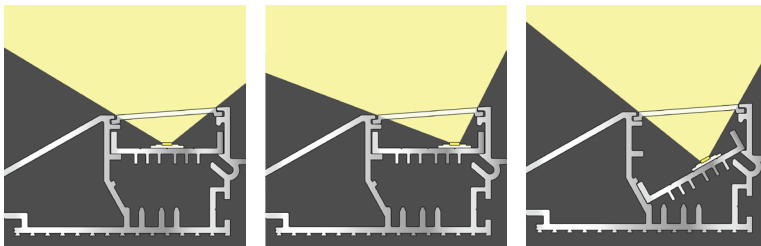

Tray Placement

Straight - LED Centered

Straight - LED to the Right

At An Angle

Joining Accessory

Straight

Details and Ordering

Code	JNR-P91-012- _ _ _
Material	Zinc Steel
Colour	MBK - Matte Black MWH - Matte White