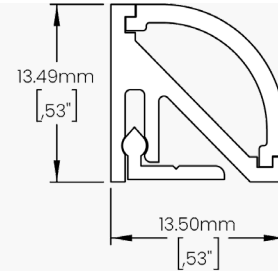

Ordering Guide

Ex : LWCR-FIE-48IN-MBK-CF-3MT

Product Code	Length	Aluminum Profile Colour	Lens Options	Installation
LWCR-FIE				
	48IN 48in 96IN 96in	ACL Clear Anodized MBK Matte Black MWH Matte White CU Custom (1)	CF Clear Frosted Lens WF White Frosted Lens NA None	3MT 3M Tape CRC Insert Clip NA None
Each profile is provided with a pair of endcaps including: 1 X Endcap without Hole 1 X Endcap with Hole		(1) Specify RALK7 code	Refer to page 2 for Lens Options	

WF

White Frosted Lens
Barely Visible
Light Loss: 23.5%

Installation Type

3M Tape

Details and Ordering

Code	3MT-P9I-002
Mounting	Double sided tape
Quantity	Varies according to ordered length
Notes	LW recommends applying the tape to the entire length of the profile

Insert Clip

Details and Ordering

Code	BRK-P19-009
Mounting	Surface Mounted
Quantity	Varies according to ordered length
Notes	Secure with Pin or Flat Head Screws

Technical Information

Endcaps

Without Hole (Left)