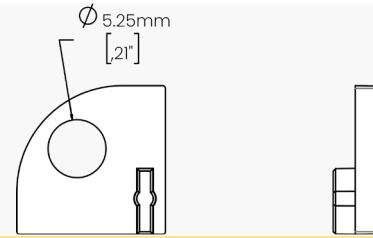

With Hole (Left)

Details and Ordering

Code	ECP-P19-002- _ _ _	
	To order additional endcaps to those already supplied by Lumen Warm, specify the desired colour by referring to the "Colour" section below.	
Material	ABS Plastic	
Colour	MBK - Matte Black MWH - Matte White	MGR - Matte Grey CU - Custom; Specify RALK7 code