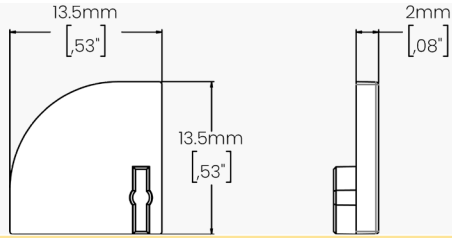

WF

White Frosted Lens
Barely Visible
Light Loss: 23.5%

Installation Type

3M Tape

Details and Ordering

Code	3MT-P9I-002
Mounting	Double sided tape
Quantity	Varies according to ordered length
Notes	LW recommends applying the tape to the entire length of the profile

Insert Clip

Details and Ordering

Code	BRK-P19-009
Mounting	Surface Mounted
Quantity	Varies according to ordered length
Notes	Secure with Pin or Flat Head Screws

Technical Information

Endcaps

Without Hole (Left)