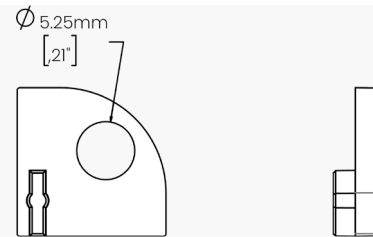

With Hole (Right)

Details and Ordering

Code	ECP-P19-004- _ _ _	
	To order additional endcaps to those already supplied by Lumen Warm, specify the desired colour by referring to the "Colour" section below.	
Material	ABS Plastic	
Colour	MBK - Matte Black MWH - Matte White	MGR - Matte Grey CU - Custom; Specify RALK7 code