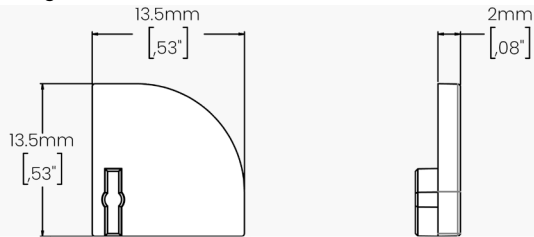

Without Hole (Right)

Details and Ordering

Code	ECP-P19-003- _ _ _	
	To order additional endcaps to those already supplied by Lumen Warm, specify the desired colour by referring to the "Colour" section below.	
Material	ABS Plastic	
Colour	MBK - Matte Black MWH - Matte White	MGR - Matte Grey CU - Custom; Specify RALK7 code