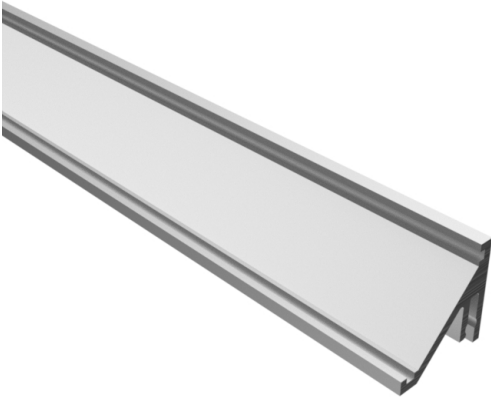

Connor Profile

Available in a variety of light intensities and application methods, our Low Voltage Linear Solutions are widely versatile. They can be used either for their functionality, as design elements in a room or both.

Highlights

Mounting	Surface Mounted with invisible bracket or double sided tape
Material	Aluminum Extrusion (6063-T5)
Features	Small, discreet, invisible mounting & easy to install
Recommended for	Corner application, cove lighting, under cabinet & woodworks