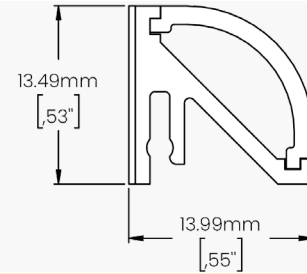

Ordering Guide

Ex : LWCR-FIE-48IN-MBK-CF-3MT

Product Code	Length	Aluminum Profile Colour	Lens Options	Installation
LWCR-FIE				
	48IN 48in 96IN 96in	ACL Clear Anodized MBK Matte Black MWH Matte White CU Custom (1)	CF Clear Frosted Lens WF White Frosted Lens NA None	3MT 3M Tape CRC Insert Clip NA None
Each profile is provided with a pair of endcaps including: 1 X Endcap without Hole 1 X Endcap with Hole		(1) Specify RALK7 code	Refer to page 2 for Lens Options	

WF

White Frosted Lens
Barely Visible
Light Loss: 23.5%

Installation Type

3M Tape

Details and Ordering

Code	3MT-P9I-002
Mounting	Double sided tape
Quantity	Varies according to ordered length
Notes	LW recommends applying the tape to the entire length of the profile