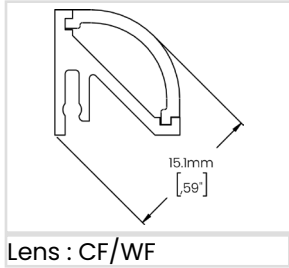

Lens : CF/WF

Aluminum Profile Colour

Ordering Guide

Ex : LWCR-FIE-48IN-MBK-CF-3MT

Product Code	Length	Aluminum Profile Colour	Lens Options	Installation
LWCR-FIE				
	48IN 48in 96IN 96in	ACL Clear Anodized MBK Matte Black MWH Matte White CU Custom (1)	CF Clear Frosted Lens WF White Frosted Lens NA None	3MT 3M Tape CRC Insert Clip NA None
Each profile is provided with a pair of endcaps including: 1 X Endcap without Hole 1 X Endcap with Hole		(1) Specify RALK7 code	Refer to page 2 for Lens Options	

Notes