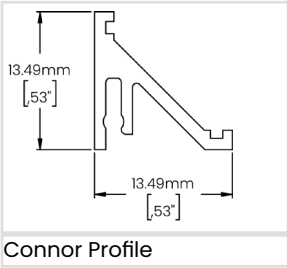

Lens : CF/WF

Dimensions

Connor Profile