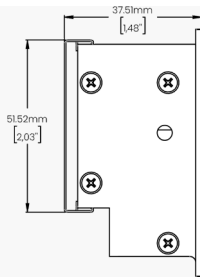

Ex : LWMY-FIE-48IN-MBK-SI-BRKT

Product Code	Length	Aluminum Profile Colour	Lens Options	Installation	
LWMY-FIE					
	48IN 48in 96IN 96in	ACL Clear Anodized MBK Matte Black MWH Matte White CU Custom (1)	SI Silicone Lens NA None	BRKT Back Installation Bracket NA None	
Each profile is provided with a pair of endcaps including: 1 X Endcap without Hole 1 X Endcap with Hole		(1) Specify RALK7 code	Refer to page 2 for Lens Options	Supplied by Lumen Warm	
				Length (in)	Number of Mounting Brackets
				0-48 48-84 84-96	2 3 4

Details and Ordering

Code	BRK-P19-010
Mounting	Recessed in dry wall or hard surface
Quantity	Varies according to ordered length
Notes	LW recommends the use of #6 - 5/8" screws, not included, for their installation