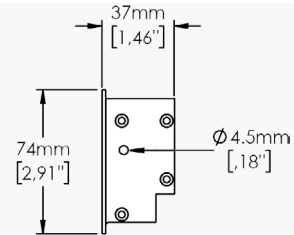

Right

Details and Ordering

Code	ECP-P19-008- _ _ _	
Code	To order additional endcaps to those already supplied by Lumen Warm, specify the desired colour by referring to the "Colour" section below.	
Material	Aluminum	
Colour	MBK - Matte Black MWH - Matte White	MGR - Matte Grey CU - Custom; Specify RALK7 code