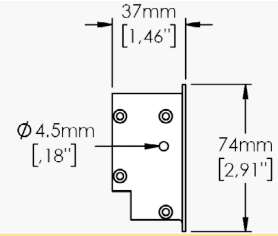

Endcaps

Left

Details and Ordering

Code	ECP-P19-006- _ _ _	
Code	To order additional endcaps to those already supplied by Lumen Warm, specify the desired colour by referring to the "Colour" section below.	
Material	Aluminum	
Colour	MBK - Matte Black MWH - Matte White	MGR - Matte Grey CU - Custom; Specify RALK7 code