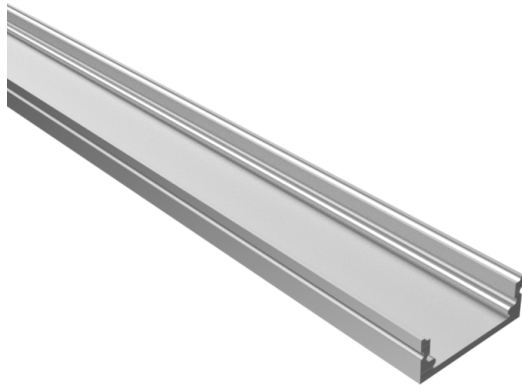

Olivia Profile

Available in a variety of light intensities and application methods, our Low Voltage Linear Solutions are widely versatile. They can be used either for their functionality, as design elements in a room or both.

Highlights

Mounting	Surface Mounted in groove with Brackets or Double Sided Tape
Material	Aluminum Extrusion (6063-T5)
Features	Thin, discreet, economic & easy to install
Recommended for	Cove lighting, under cabinet & woodworks

Product Code	Length	Aluminum Profile Colour	Lens Options	Installation								
LWOL-FIE												
	48IN 48in 96IN 96in	ACL Clear Anodized MBK Matte Black MWH Matte White CU Custom (1)	CF Clear Frosted Lens WF White Frosted Lens WO White Opal Lens SBC Smoked Black Lens (2) NA None	3MT 3M Tape SMDBK Surface Mounted With Bracket ADJBK 180° Adjustable Bracket NA None								
Each profile is provided with a pair of endcaps including: 1 X Endcap without Hole 1 X Endcap with Hole		(1) Specify RALK7 code	Refer to page 2 for Lens Options (2) For pixelation free visuals, Lumen Warm strongly recommends the use of 900lm/ft LEDs.	Supplied by Lumen Warm <table border="1" style="width: 100%; text-align: center;"> <tr> <th>Length (in)</th> <th>Number of Mounting Brackets</th> </tr> <tr> <td>0-48</td> <td>2</td> </tr> <tr> <td>48-84</td> <td>3</td> </tr> <tr> <td>84-96</td> <td>4</td> </tr> </table>	Length (in)	Number of Mounting Brackets	0-48	2	48-84	3	84-96	4
	Length (in)	Number of Mounting Brackets										
	0-48	2										
48-84	3											
84-96	4											