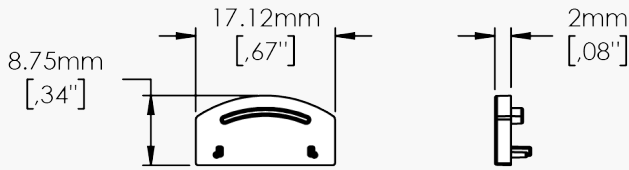

Technical Information

Endcaps

Without Hole for Lens : CF/WF/WO/SBC

Details and Ordering

Code	ECP-P13-019- _ _ _	
	To order additional endcaps to those already supplied by Lumen Warm, specify the desired colour by referring to the "Colour" section below	
Material	ABS Plastic	
Colour	MBK - Matte Black MWH - Matte White	MGR - Matte Grey CU - Custom; Specify RALK7 code

With Hole for Lens : CF/WF/WO/SBC