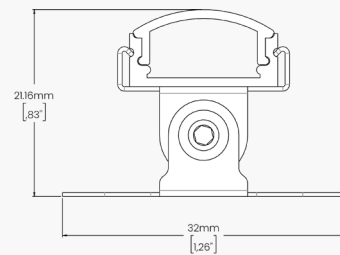

Product Code	Length	Aluminum Profile Colour	Lens Options	Installation								
LWOL-FIE												
	48IN 48in 96IN 96in	ACL Clear Anodized MBK Matte Black MWH Matte White CU Custom (1)	CF Clear Frosted Lens WF White Frosted Lens WO White Opal Lens SBC Smoked Black Lens (2) NA None	3MT 3M Tape SMDBK Surface Mounted With Bracket ADJBK 180° Adjustable Bracket NA None								
Each profile is provided with a pair of endcaps including: 1 X Endcap without Hole 1 X Endcap with Hole		(1) Specify RALK7 code	Refer to page 2 for Lens Options (2) For pixelation free visuals, Lumen Warm strongly recommends the use of 900lm/ft LEDs.	Supplied by Lumen Warm <table border="1" style="width: 100%; text-align: center;"> <tr> <th>Length (in)</th> <th>Number of Mounting Brackets</th> </tr> <tr> <td>0-48</td> <td>2</td> </tr> <tr> <td>48-84</td> <td>3</td> </tr> <tr> <td>84-96</td> <td>4</td> </tr> </table>	Length (in)	Number of Mounting Brackets	0-48	2	48-84	3	84-96	4
	Length (in)	Number of Mounting Brackets										
	0-48	2										
48-84	3											
84-96	4											

WO
White Opal Lens
Diffused
Light Loss: 37.5%

SBC
Smoke Black Lens
Barely Visible
Light Loss: 70%

Installation Type

3M Tape

Details and Ordering

Code	3MT-P9I-002
Mounting	Double sided tape
Quantity	Varies according to ordered length.
Notes	LW recommends applying the tape to the entire length of the profile

Surface Mounted With Bracket

Details and Ordering

Code	BRK-PI3-001
Mounting	Surface Mounted in groove with clips
Quantity	A bracket every 24in.
Notes	LW recommends the use of #6 - 5/8" screws, not included, for their installation

180° Adjustable Bracket

Details and Ordering

Code	BRK-AI3-001
Mounting	Surface Mounted in groove with clips (180° pivot)
Quantity	A bracket every 24in.
Notes	LW recommends the use of #6 - 5/8" screws, not included, for their installation