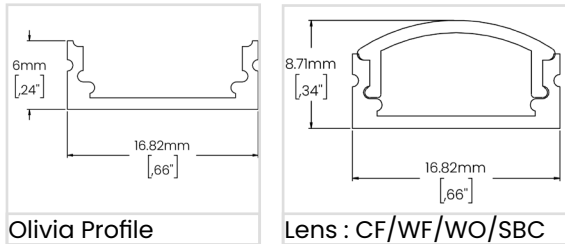

Dimensions

Aluminum Profile Colour

ACL - Clear Anodized

MBK - Matte Black

MWH - Matte White

CU - Custom; Specify RALK7 colour

Ordering Guide

Ex : LWOL-FIE-48IN-MBK-CF-SMDBK

Product Code	Length	Aluminum Profile Colour	Lens Options	Installation
LWOL-FIE				
	48IN 48in 96IN 96in	ACL Clear Anodized MBK Matte Black MWH Matte White CU Custom (1)	CF Clear Frosted Lens WF White Frosted Lens WO White Opal Lens SBC Smoked Black Lens (2) NA None	3MT 3M Tape SMDBK Surface Mounted With Bracket ADJBK 180° Adjustable Bracket NA None
Each profile is provided with a pair of endcaps including: 1 X Endcap without Hole 1 X Endcap with Hole		(1) Specify RALK7 code	Refer to page 2 for Lens Options (2) For pixelation free visuals, Lumen Warm strongly recommends the use of 900lm/ft LEDs.	Supplied by Lumen Warm <table border="1" style="width: 100%; text-align: center;"> <tr> <th>Length (in)</th> <th>Number of Mounting Brackets</th> </tr> <tr> <td>0-48</td> <td>2</td> </tr> <tr> <td>48-84</td> <td>3</td> </tr> <tr> <td>84-96</td> <td>4</td> </tr> </table>

Notes