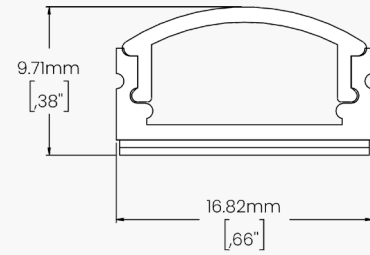

Technical Information

Lens Options

LED Visibility & Light Loss Factor

Installation Type

3M Tape

Details and Ordering

Code	3MT-P9I-002
Mounting	Double sided tape
Quantity	Varies according to ordered length.
Notes	LW recommends applying the tape to the entire length of the profile