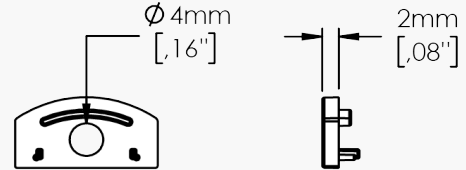

Details and Ordering

Code	ECP-P13-020- _ _ _	
	To order additional endcaps to those already supplied by Lumen Warm, specify the desired colour by referring to the "Colour" section below.	
Material	ABS Plastic	
Colour	MBK - Matte Black MWH - Matte White	MGR - Matte Grey CU - Custom; Specify RALK7 code

Available LED Strips

Static White (Click for linked document)	Lumen Output	Consumption
LWHPC120	120lm/ft - 393.6lm/m	0.91W/ft - 3W/m
LWHPC290	290lm/ft - 951.2lm/m	2.59W/ft - 8.5W/m
LWHPC420	420lm/ft - 1377.6lm/m	3.51W/ft - 11.52W/m
LWHPC700	700lm/ft - 2296lm/m	5.85W/ft - 19.2W/m
LWHP900	900lm/ft - 2952lm/m	6.59W/ft - 21.6W/m
LWHE1150	1150lm/ft - 3772lm/m	7.32W/ft - 24W/m
LWHE1400	1400lm/ft - 4592lm/m	8.78W/ft - 28.8W/m
Dim to Warm (Click for linked document)	Lumen Output	Consumption
LWD2W480	480lm/ft - 1574.4lm/m	5.27W/ft - 17.28W/m
Tunable White (Click for linked document)	Lumen Output	Consumption
LWTW220	220lm/ft - 721.6lm/m	3.05W/ft - 10W/m
LWTW300	300lm/ft - 984lm/m	4.57W/ft - 15W/m
RGBW (Click for linked document)	Lumen Output	Consumption
LWRGBW250	250lm/ft - 820lm/m	4.68W/ft - 15.36W/m