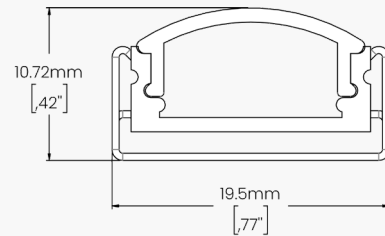

WO
White Opal Lens
Diffused
Light Loss: 37.5%

SBC
Smoke Black Lens
Barely Visible
Light Loss: 70%

Installation Type

3M Tape

Details and Ordering

Code	3MT-P9I-002
Mounting	Double sided tape
Quantity	Varies according to ordered length.
Notes	LW recommends applying the tape to the entire length of the profile

Surface Mounted With Bracket

Details and Ordering

Code	BRK-PI3-001
Mounting	Surface Mounted in groove with clips
Quantity	A bracket every 24in.
Notes	LW recommends the use of #6 - 5/8" screws, not included, for their installation

180° Adjustable Bracket

Details and Ordering

Code	BRK-AI3-001
Mounting	Surface Mounted in groove with clips (180° pivot)
Quantity	A bracket every 24in.
Notes	LW recommends the use of #6 - 5/8" screws, not included, for their installation