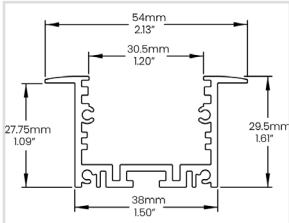

Dimensions

Palazo Master Profile