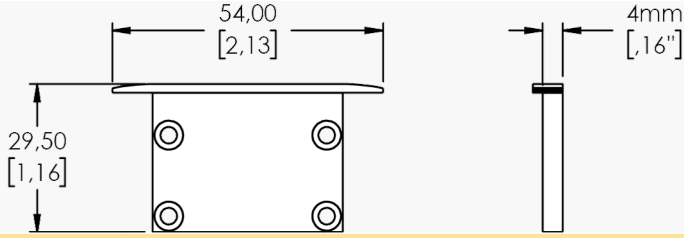

Technical Information

Endcaps

Without Hole

Details and Ordering

Code	ECP-P16-001- _ _ _	
	To order additional endcaps to those already supplied by Lumen Warm, specify the desired colour by referring to the "Colour" section below.	
Material	Aluminum	
Colour	MBK - Matte Black MWH - Matte White	MGR - Matte Grey CU - Custom; Specify RAL7 code