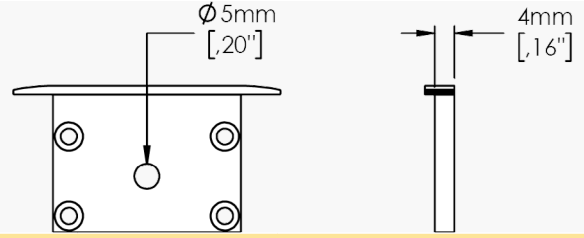

With Hole

Details and Ordering

Code	ECP-P16-002- _ _ _	
	To order additional endcaps to those already supplied by Lumen Warm, specify the desired colour by referring to the "Colour" section below.	
Material	Aluminum	
Colour	MBK - Matte Black MWH - Matte White	MGR - Matte Grey CU - Custom; Specify RAL7 code

Available LED Strips

Static White (Click for linked document)	Lumen Output	Consumption
LWHPC120	120lm/ft - 393.6lm/m	0.91W/ft - 3W/m
LWHPC290	290lm/ft - 951.2lm/m	2.59W/ft - 8.5W/m
LWHPC420	420lm/ft - 1377.6lm/m	3.51W/ft - 11.52W/m
LWHPC700	700lm/ft - 2296lm/m	5.85W/ft - 19.2W/m
LWHP900	900lm/ft - 2952lm/m	6.59W/ft - 21.6W/m
LWHE1150	1150lm/ft - 3772lm/m	7.32W/ft - 24W/m
LWHE1400	1400lm/ft - 4592lm/m	8.78W/ft - 28.8W/m
Dim to Warm (Click for linked document)	Lumen Output	Consumption
LWD2W480	480lm/ft - 1574.4lm/m	5.27W/ft - 17.28W/m
Tunable White (Click for linked document)	Lumen Output	Consumption
LWTW220	220lm/ft - 721.6lm/m	3.05W/ft - 10W/m
LWTW300	300lm/ft - 984lm/m	4.57W/ft - 15W/m
RGBW (Click for linked document)	Lumen Output	Consumption
LWRGBW250	250lm/ft - 820lm/m	4.68W/ft - 15.36W/m