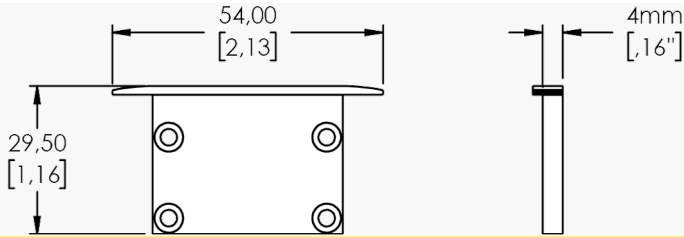

Technical Information

Endcaps

Without Hole

Details and Ordering

Code	ECP-P16-001- _ _ _	
	To order additional endcaps to those already supplied by Lumen Warm, specify the desired colour by referring to the "Colour" section below.	
Material	Aluminum	
Colour	MBK - Matte Black MWH - Matte White	MGR - Matte Grey CU - Custom; Specify RAL7 code