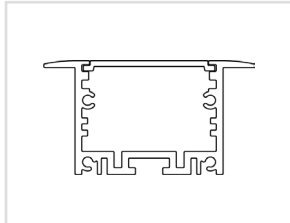

Lens : WFI

Aluminum Profile Colour

Ordering Guide

Ex : LWPAMP-FIE-48IN-MBK-WFI-RCDSB

Product Code	Length	Aluminum Profile Colour	Lens Options	Installation
LWPAMP-FIE				
	48IN 48in 96IN 96in	ACL Clear Anodized MBK Matte Black MWH Matte White CU Custom (1)	WFI White Frosted Inserted Lens NA None	RCDSB Recessed with Spring Bracket PMBK Recessed with Phantom Bracket NA None
Each profile is provided with a pair of endcaps including: 1 X Endcap without Hole 1 X Endcap with Hole		(1) Specify RALK7 code	Refer to page 2 for Lens Options	Supplied by Lumen Warm <table border="1"> <tr> <th>Length (in)</th> <th>Number of Mounting Brackets</th> </tr> <tr> <td>0-48</td> <td>2</td> </tr> <tr> <td>48-84</td> <td>3</td> </tr> <tr> <td>84-96</td> <td>4</td> </tr> </table>

Notes