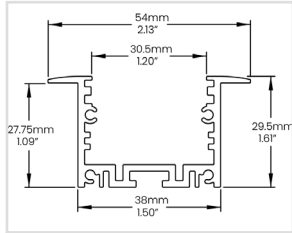

Dimensions

Palazo Master Profile

Aluminum Profile Colour

Ordering Guide

Ex : LWPAMP-FIE-48IN-MBK-WFI-RCDSB

Product Code	Length	Aluminum Profile Colour	Lens Options	Installation
LWPAMP-FIE				
	48IN 48in 96IN 96in	ACL Clear Anodized MBK Matte Black MWH Matte White CU Custom (1)	WFI White Frosted Inserted Lens NA None	RCDSB Recessed with Spring Bracket PMBK Recessed with Phantom Bracket NA None
Each profile is provided with a pair of endcaps including: 1 X Endcap without Hole 1 X Endcap with Hole		(1) Specify RALK7 code	Refer to page 2 for Lens Options	Supplied by Lumen Warm Length (in) | Number of Mounting Brackets 0-48 | 2 48-84 | 3 84-96 | 4

Notes