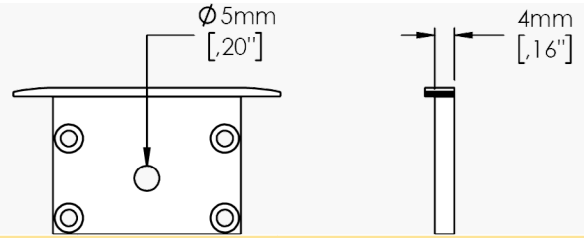

With Hole

Details and Ordering

Code	ECP-P16-002- _ _ _	
	To order additional endcaps to those already supplied by Lumen Warm, specify the desired colour by referring to the "Colour" section below.	
Material	Aluminum	
Colour	MBK - Matte Black MWH - Matte White	MGR - Matte Grey CU - Custom; Specify RAL7 code

Available LED Strips

Static White (Click for linked document)	Lumen Output	Consumption
LWHPC120	120lm/ft - 393.6lm/m	0.91W/ft - 3W/m
LWHPC290	290lm/ft - 951.2lm/m	2.59W/ft - 8.5W/m
LWHPC420	420lm/ft - 1377.6lm/m	3.51W/ft - 11.52W/m
LWHPC700	700lm/ft - 2296lm/m	5.85W/ft - 19.2W/m
LWHP900	900lm/ft - 2952lm/m	6.59W/ft - 21.6W/m
LWHE1150	1150lm/ft - 3772lm/m	7.32W/ft - 24W/m
LWHE1400	1400lm/ft - 4592lm/m	8.78W/ft - 28.8W/m
Dim to Warm (Click for linked document)	Lumen Output	Consumption
LWD2W480	480lm/ft - 1574.4lm/m	5.27W/ft - 17.28W/m
Tunable White (Click for linked document)	Lumen Output	Consumption
LWTW220	220lm/ft - 721.6lm/m	3.05W/ft - 10W/m
LWTW300	300lm/ft - 984lm/m	4.57W/ft - 15W/m
RGBW (Click for linked document)	Lumen Output	Consumption
LWRGBW250	250lm/ft - 820lm/m	4.68W/ft - 15.36W/m