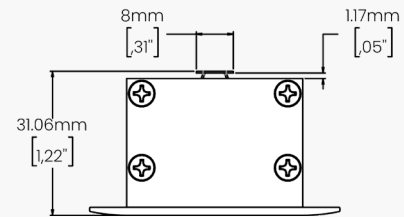

Recessed with Phantom Bracket

Details and Ordering

Code	BRK-PI3-001
Mounting	Recessed
Quantity	A bracket every 24in
Notes	LW recommends the use of #6 - 5/8" screws, not included, for their installation