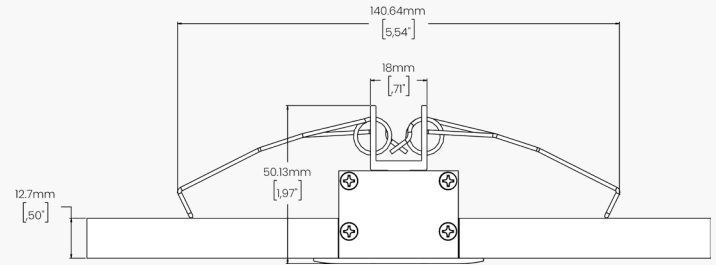

Technical Information

Lens Options

WFI

White Frosted Inserted Lens

LED Visibility & Light Loss Factor

WFI

White Frosted Inserted Lens
Barely Visible
Light Loss: 23.5%

Installation Type

Recessed with Spring Bracket

Details and Ordering

Code	BRK-PI0-001
Mounting	Recessed
Quantity	A bracket every 24in
Notes	Handle carefully, springs can cause injuries or damage the ceiling if released abruptly