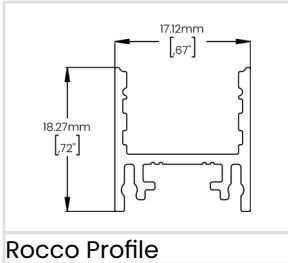

Dimensions

Aluminum Profile Colour

Ordering Guide

Ex : LWRC-FIE-48IN-MBK-CF-3MT

Product Code	Length	Aluminum Profile Colour	Lens Options	Installation								
LWRC-FIE												
	48IN 4in 96IN 8in	ACL Clear Anodized MBK Matte Black MWH Matte White CU Custom (1)	CF Clear Frosted Lens WF White Frosted Lens WO White Opal Lens SBC Smoked Black Lens (2) MBRCL Matte Black Rectangular Louver MWRCL Matte White Rectangular Louver NA None	3MT 3M Tape SMDBK Surface Mounted With Bracket NA None								
Each profile is provided with a pair of endcaps including: 1 X Endcap without Hole 1 X Endcap with Hole		(1) Specify RALK7 code	Refer to page 2 for Lens Options (2) For pixelation free visuals, Lumen Warm strongly recommends the use of 900lm/ft LEDs.	Supplied by Lumen Warm <table border="1"> <thead> <tr> <th>Length (in)</th> <th>Number of Mounting Brackets</th> </tr> </thead> <tbody> <tr> <td>0-48</td> <td>2</td> </tr> <tr> <td>48-84</td> <td>3</td> </tr> <tr> <td>84-96</td> <td>4</td> </tr> </tbody> </table>	Length (in)	Number of Mounting Brackets	0-48	2	48-84	3	84-96	4
	Length (in)	Number of Mounting Brackets										
0-48	2											
48-84	3											
84-96	4											