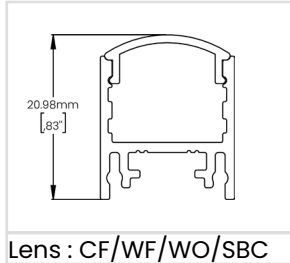

Dimensions

Aluminum Profile Colour

Ordering Guide

Ex : LWRC-FIE-48IN-MBK-CF-3MT

Product Code	Length	Aluminum Profile Colour	Lens Options	Installation								
LWRC-FIE												
	48IN 4in 96IN 8in	ACL Clear Anodized MBK Matte Black MWH Matte White CU Custom (1)	CF Clear Frosted Lens WF White Frosted Lens WO White Opal Lens SBC Smoked Black Lens (2) MBRCL Matte Black Rectangular Louver MWRCL Matte White Rectangular Louver NA None	3MT 3M Tape SMDBK Surface Mounted With Bracket NA None								
Each profile is provided with a pair of endcaps including: 1 X Endcap without Hole 1 X Endcap with Hole		(1) Specify RALK7 code	Refer to page 2 for Lens Options (2) For pixelation free visuals, Lumen Warm strongly recommends the use of 900lm/ft LEDs.	Supplied by Lumen Warm <table border="1"> <thead> <tr> <th>Length (in)</th> <th>Number of Mounting Brackets</th> </tr> </thead> <tbody> <tr> <td>0-48</td> <td>2</td> </tr> <tr> <td>48-84</td> <td>3</td> </tr> <tr> <td>84-96</td> <td>4</td> </tr> </tbody> </table>	Length (in)	Number of Mounting Brackets	0-48	2	48-84	3	84-96	4
	Length (in)	Number of Mounting Brackets										
0-48	2											
48-84	3											
84-96	4											

MBRCL
Matte Black Rectangular Louver
Visible
Light Loss: 8%

Installation Type

3M Tape

Details and Ordering

Code	3MT-P9I-002
Mounting	Double sided tape
Quantity	Varies according to ordered length
Notes	LW recommends applying the tape to the entire length of the profile

Surface Mounted With Bracket

Details and Ordering

Code	BRK-PI3-001
Mounting	Surface Mounted with Bracket
Quantity	A bracket every 24in
Notes	LW recommends the use of #6 - 5/8" screws, not included, for their installation