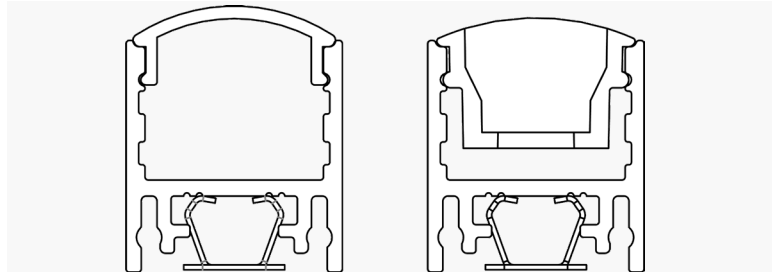

MBRCL
Matte Black Rectangular Louver
Visible
Light Loss: 8%

Installation Type

3M Tape

Details and Ordering

Code	3MT-P9I-002
Mounting	Double sided tape
Quantity	Varies according to ordered length
Notes	LW recommends applying the tape to the entire length of the profile

Surface Mounted With Bracket

Details and Ordering

Code	BRK-PI3-001
Mounting	Surface Mounted with Bracket
Quantity	A bracket every 24in
Notes	LW recommends the use of #6 - 5/8" screws, not included, for their installation