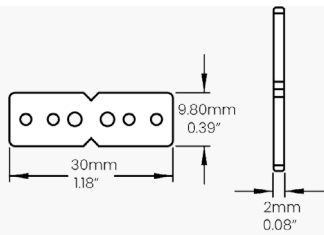

Joining Accessories

Straight

Details and Ordering

Code	JNR-P91-001

Flat Corner