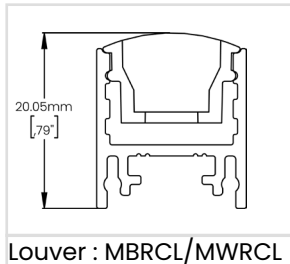

Dimensions

Aluminum Profile Colour

Ordering Guide

Ex : LWRC-FIE-48IN-MBK-CF-3MT

Product Code	Length	Aluminum Profile Colour	Lens Options	Installation								
LWRC-FIE												
	48IN 4in 96IN 8in	ACL Clear Anodized MBK Matte Black MWH Matte White CU Custom (1)	CF Clear Frosted Lens WF White Frosted Lens WO White Opal Lens SBC Smoked Black Lens (2) MBRCL Matte Black Rectangular Louver MWRCL Matte White Rectangular Louver NA None	3MT 3M Tape SMDBK Surface Mounted With Bracket NA None								
Each profile is provided with a pair of endcaps including: 1 X Endcap without Hole 1 X Endcap with Hole		(1) Specify RALK7 code	Refer to page 2 for Lens Options (2) For pixelation free visuals, Lumen Warm strongly recommends the use of 900lm/ft LEDs.	Supplied by Lumen Warm <table border="1"> <thead> <tr> <th>Length (in)</th> <th>Number of Mounting Brackets</th> </tr> </thead> <tbody> <tr> <td>0-48</td> <td>2</td> </tr> <tr> <td>48-84</td> <td>3</td> </tr> <tr> <td>84-96</td> <td>4</td> </tr> </tbody> </table>	Length (in)	Number of Mounting Brackets	0-48	2	48-84	3	84-96	4
	Length (in)	Number of Mounting Brackets										
0-48	2											
48-84	3											
84-96	4											