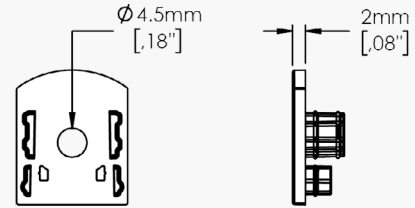

Details and Ordering

Code	ECP-P13-028- _ _ _	
	To order additional endcaps to those already supplied by Lumen Warm, specify the desired colour by referring to the "Colour" section below.	
Material	ABS Plastic	
Colour	MBK - Matte Black MWH - Matte White	MGR - Matte Grey CU - Custom; Specify RALK7 code