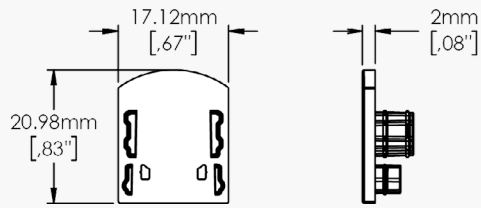

Technical Information

Endcaps

Without Hole for Lens : CF/WF/WO/MWRCL/MBRCL

Details and Ordering

Code	ECP-P13-027- _ _ _	
	To order additional endcaps to those already supplied by Lumen Warm, specify the desired colour by referring to the "Colour" section below.	
Material	ABS Plastic	
Colour	MBK - Matte Black MWH - Matte White	MGR - Matte Grey CU - Custom; Specify RALK7 code

With Hole for Lens : CF/WF/WO/MWRCL/MBRCL