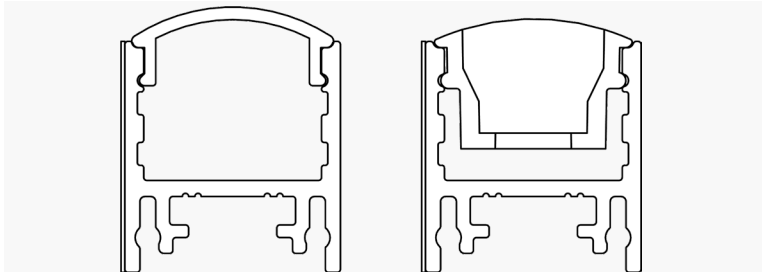

Dimensions

Aluminum Profile Colour

Ordering Guide

Ex : LWRC-FIE-48IN-MBK-CF-3MT

Product Code	Length	Aluminum Profile Colour	Lens Options	Installation								
LWRC-FIE												
	48IN 4in 96IN 8in	ACL Clear Anodized MBK Matte Black MWH Matte White CU Custom (1)	CF Clear Frosted Lens WF White Frosted Lens WO White Opal Lens SBC Smoked Black Lens (2) MBRCL Matte Black Rectangular Louver MWRCL Matte White Rectangular Louver NA None	3MT 3M Tape SMDBK Surface Mounted With Bracket NA None								
Each profile is provided with a pair of endcaps including: 1 X Endcap without Hole 1 X Endcap with Hole		(1) Specify RALK7 code	Refer to page 2 for Lens Options (2) For pixelation free visuals, Lumen Warm strongly recommends the use of 900lm/ft LEDs.	Supplied by Lumen Warm <table border="1"> <thead> <tr> <th>Length (in)</th> <th>Number of Mounting Brackets</th> </tr> </thead> <tbody> <tr> <td>0-48</td> <td>2</td> </tr> <tr> <td>48-84</td> <td>3</td> </tr> <tr> <td>84-96</td> <td>4</td> </tr> </tbody> </table>	Length (in)	Number of Mounting Brackets	0-48	2	48-84	3	84-96	4
	Length (in)	Number of Mounting Brackets										
0-48	2											
48-84	3											
84-96	4											

MBRCL
Matte Black Rectangular Louver
Visible
Light Loss: 8%

Installation Type

3M Tape

Details and Ordering

Code	3MT-P9I-002
Mounting	Double sided tape
Quantity	Varies according to ordered length
Notes	LW recommends applying the tape to the entire length of the profile