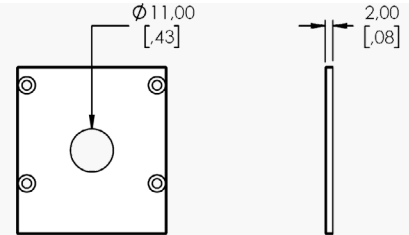

With Hole for Lens : WFI

Details and Ordering

Code	ECP-P16-006- _ _ _ _	
	To order additional endcaps to those already supplied by Lumen Warm, specify the desired colour by referring to the "Colour" section below.	
Material	Aluminum	
Colour	MBK - Matte Black MWH - Matte White	MGR - Matte Grey CU - Custom; Specify RALK7 code