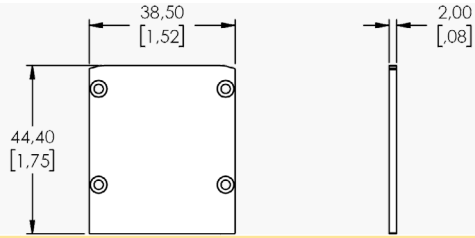

Technical Information

Endcaps

Without Hole for Lens : WFC

Details and Ordering

Code	ECP-P16-007- _ _ _ _	
	To order additional endcaps to those already supplied by Lumen Warm, specify the desired colour by referring to the "Colour" section below.	
Material	Aluminum	
Colour	MBK - Matte Black MWH - Matte White	MGR - Matte Grey CU - Custom; Specify RALK7 code