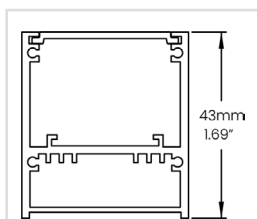

Venga Profile

Available in a variety of light intensities and application methods, our Low Voltage Linear Solutions are widely versatile. They can be used either for their functionality, as design elements in a room or both.

Highlights

Mounting	Surface Mounted
Material	Aluminum Extrusion (6063-T5)
Features	Optimal diffusion
Recommended for	General lighting, adaptable to most spaces & linear patterns

Dimensions

Aluminum Profile Colour

Lens : WFI

Ordering Guide

Ex : LWVG-FIE-48IN-MBK-WFC-SMD

Product Code	Length	Aluminum Profile Colour	Lens Options	Installation	
LWVG-FIE					
	48IN 48in 96IN 96in	ACL Clear Anodized MBK Matte Black MWH Matte White CU Custom (1)	WFC White Frosted Clipped Lens WFI White Frosted Inserted Lens NA None	SMD Surface Mounted WMD Wall Mounted	
Each profile is provided with a pair of endcaps including: 1 X Endcap without Hole 1 X Endcap with Hole		(1) Specify RALK7 code	Refer to page 2 for Lens Options	Supplied by Lumen Warm	
				Length (in)	Number of Mounting Brackets
				0-48 48-84 84-96	1 2 3

Notes