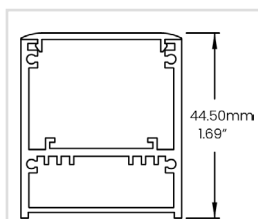

Venga Profile

Available in a variety of light intensities and application methods, our Low Voltage Linear Solutions are widely versatile. They can be used either for their functionality, as design elements in a room or both.

Highlights

Mounting	Surface Mounted
Material	Aluminum Extrusion (6063-T5)
Features	Optimal diffusion
Recommended for	General lighting, adaptable to most spaces & linear patterns

Dimensions

Aluminum Profile Colour

Lens : WFC

Ordering Guide

Ex : LWVG-FIE-48IN-MBK-WFC-SMD

Product Code	Length	Aluminum Profile Colour	Lens Options	Installation	
LWVG-FIE					
	48IN 48in 96IN 96in	ACL Clear Anodized MBK Matte Black MWH Matte White CU Custom (1)	WFC White Frosted Clipped Lens WFI White Frosted Inserted Lens NA None	SMD Surface Mounted WMD Wall Mounted	
Each profile is provided with a pair of endcaps including: 1 X Endcap without Hole 1 X Endcap with Hole		(1) Specify RALK7 code	Refer to page 2 for Lens Options	Supplied by Lumen Warm	
				Length (in)	Number of Mounting Brackets
				0-48 48-84 84-96	1 2 3

Notes