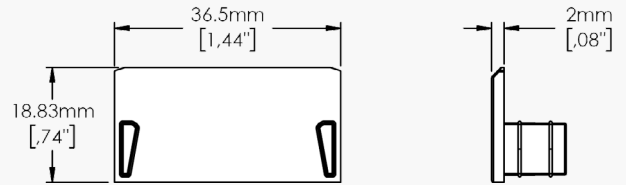

Endcaps

Without Hole

Details and Ordering

Code	ECP-P16-015-MWH
Material	ABS Plastic
Colour	MWH - Matte White

Available LED Strips

Static White (Click for linked document)	Lumen Output	Consumption
LWHPC120	120lm/ft - 393.6lm/m	0.91W/ft - 3W/m
LWHPC290	290lm/ft - 951.2lm/m	2.59W/ft - 8.5W/m
LWHPC420	420lm/ft - 1377.6lm/m	3.51W/ft - 11.52W/m
LWHPC700	700lm/ft - 2296lm/m	5.85W/ft - 19.2W/m
LWHP900	900lm/ft - 2952lm/m	6.59W/ft - 21.6W/m
LWHE1150	1150lm/ft - 3772lm/m	7.32W/ft - 24W/m
LWHE1400	1400lm/ft - 4592lm/m	8.78W/ft - 28.8W/m
Dim to Warm (Click for linked document)	Lumen Output	Consumption
LWD2W480	480lm/ft - 1574.4lm/m	5.27W/ft - 17.28W/m
Tunable White (Click for linked document)	Lumen Output	Consumption
LWTW220	220lm/ft - 721.6lm/m	3.05W/ft - 10W/m
LWTW300	300lm/ft - 984lm/m	4.57W/ft - 15W/m
RGBW (Click for linked document)	Lumen Output	Consumption
LWRGBW250	250lm/ft - 820lm/m	4.68W/ft - 15.36W/m