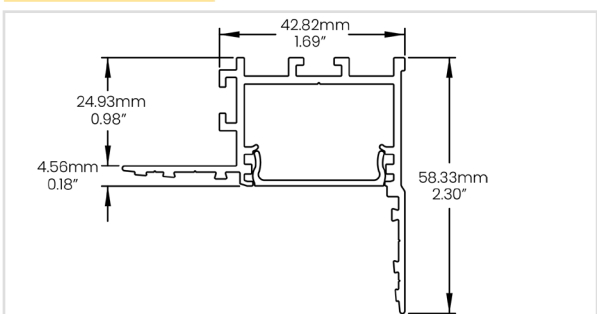

## Dimensions

### Details and Ordering

<b>Mounting</b>	No.8 Self-Drilling Screws (1in)
<b>Quantity</b>	Varies according to ordered length
<b>Notes</b>	Lumen Warm recommends spacing screws at most 12in apart